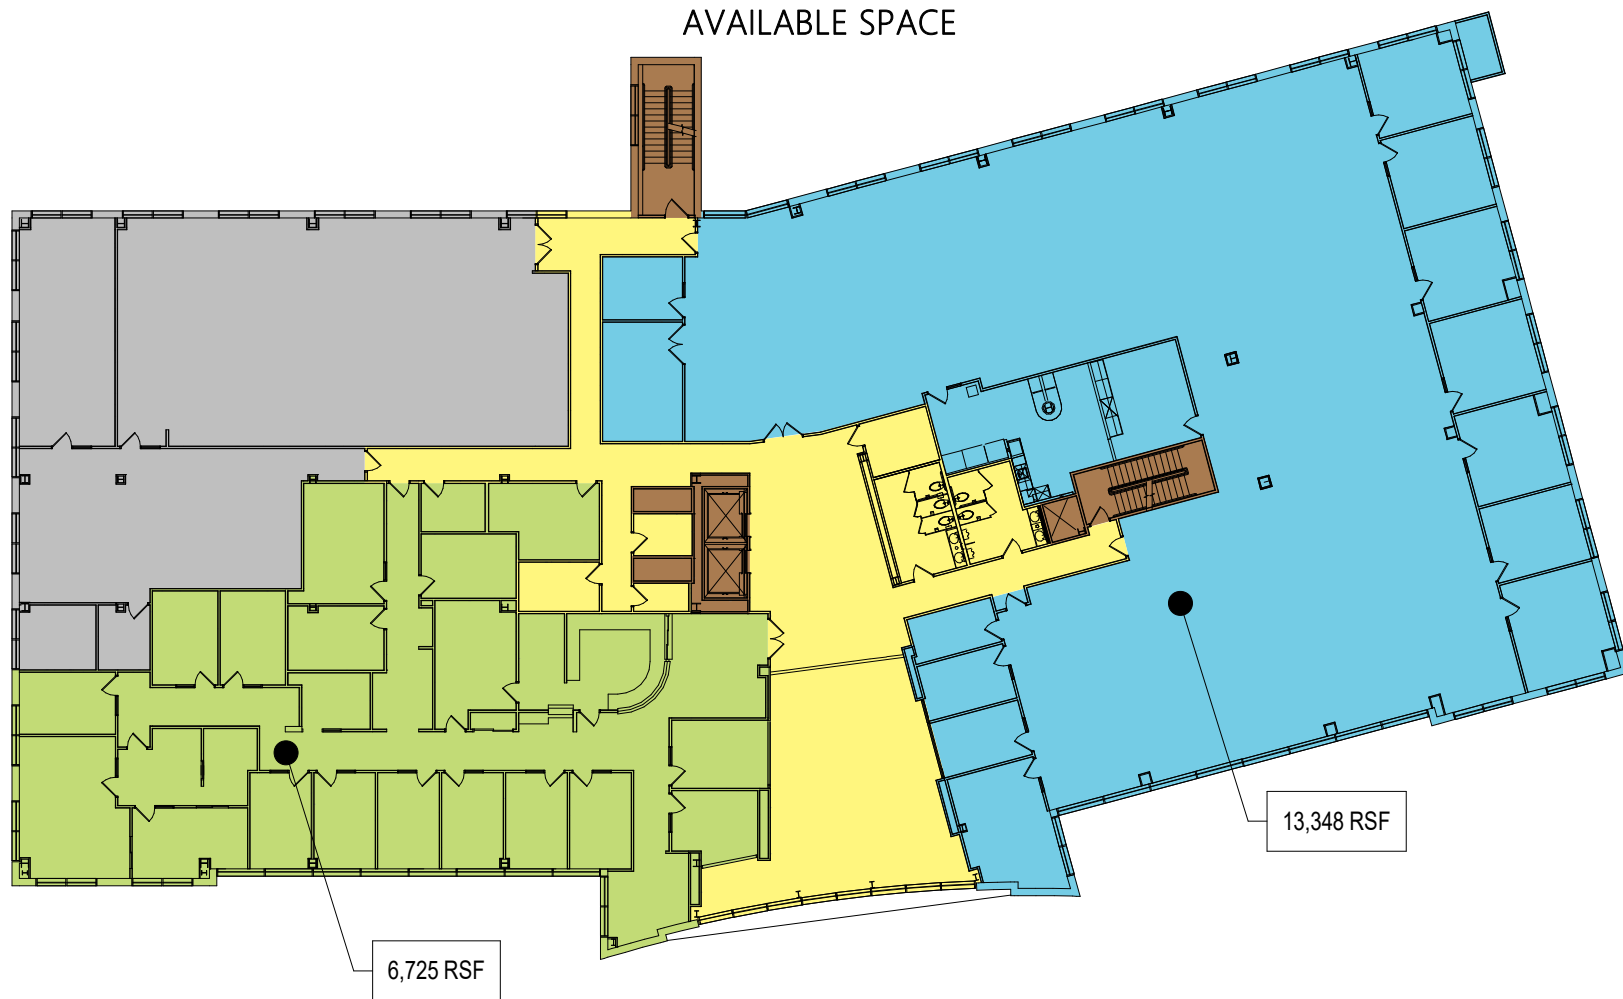

# The Gialamas Company, Inc.

8040 Excelsior Drive, Suite 200  
Madison, Wisconsin 53717  
Ph. 608-836-8000  
Fx. 608-836-7863  
www.gialamas.com

ONE ERDMAN PLACE  
MADISON, WISCONSIN 53717

SECOND FLOOR PLAN