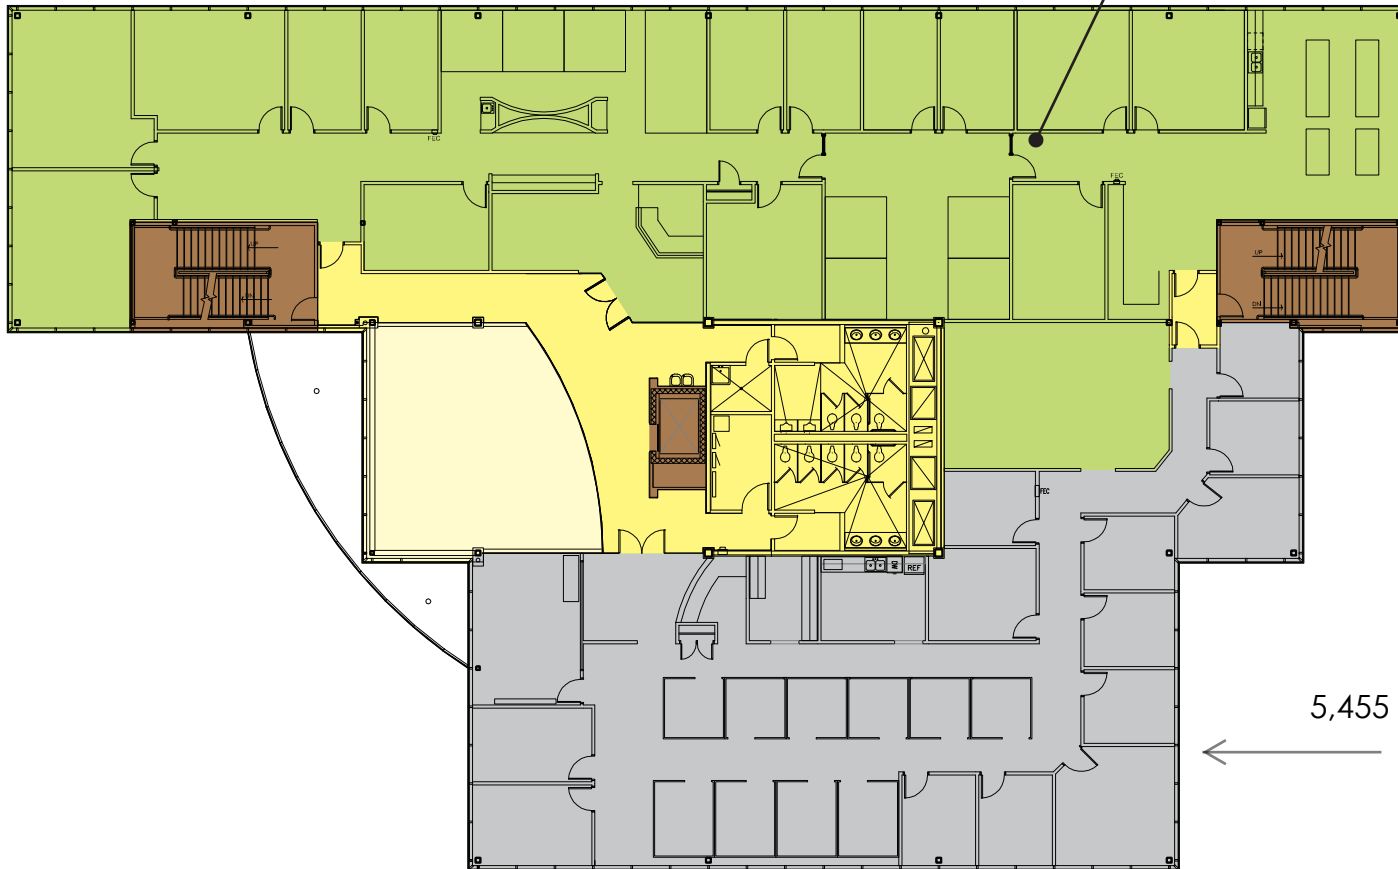

The Gialamas Company, Inc.

1200 John Q. Hammons Drive
Madison, Wisconsin 53717
Ph. 608-836-8000
Fx. 608-836-7863
www.gialamas.com

918 Deming Way
Madison, Wisconsin

AVAILABLE SPACE

8,348 RSF

5,455 RSF

SECOND FLOOR