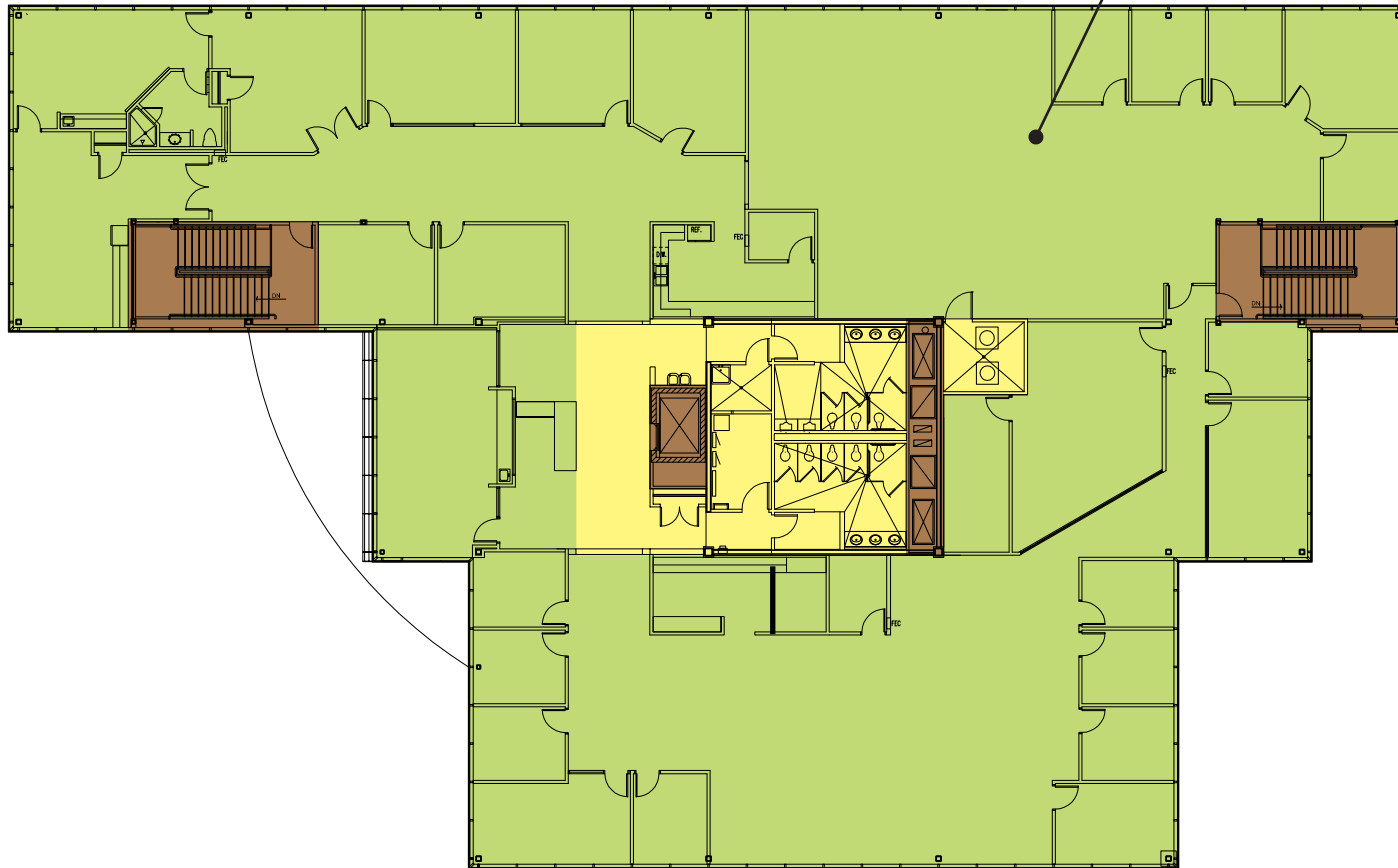

The Gialamas Company, Inc.

8040 Excelsior Drive  
Madison, Wisconsin 53717  
Ph. 608-836-8000  
Fx. 608-836-7863  
www.gialamas.com

918 Deming Way  
Madison, Wisconsin

AVAILABLE SPACE

14,573 RSF

THIRD FLOOR