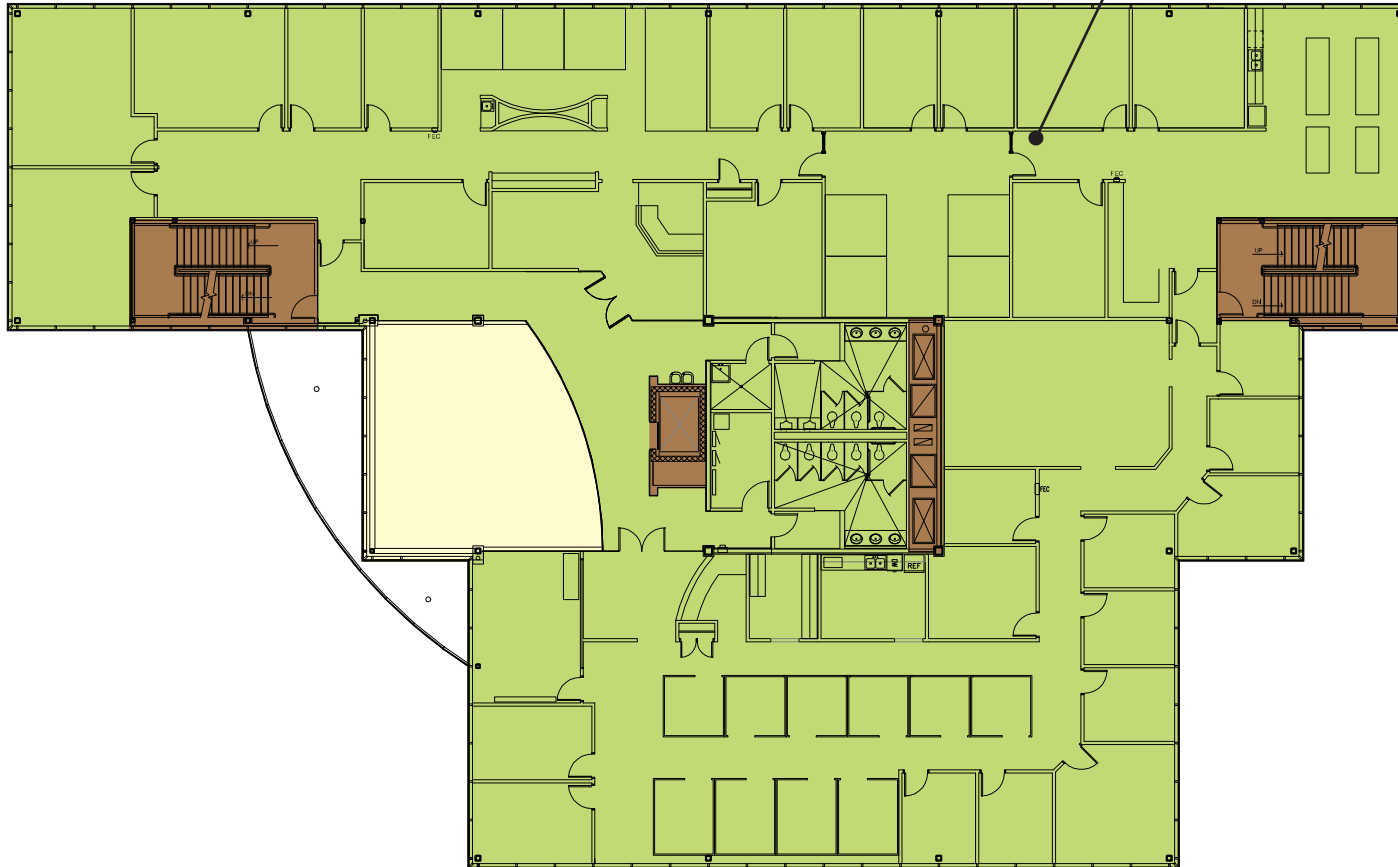

The Gialamas Company, Inc.

8040 Excelsior Drive
Madison, Wisconsin 53717
Ph. 608-836-8000
Fx. 608-836-7863
www.gialamas.com

918 Deming Way
Madison, Wisconsin

AVAILABLE SPACE

13,803 RSF

SECOND FLOOR