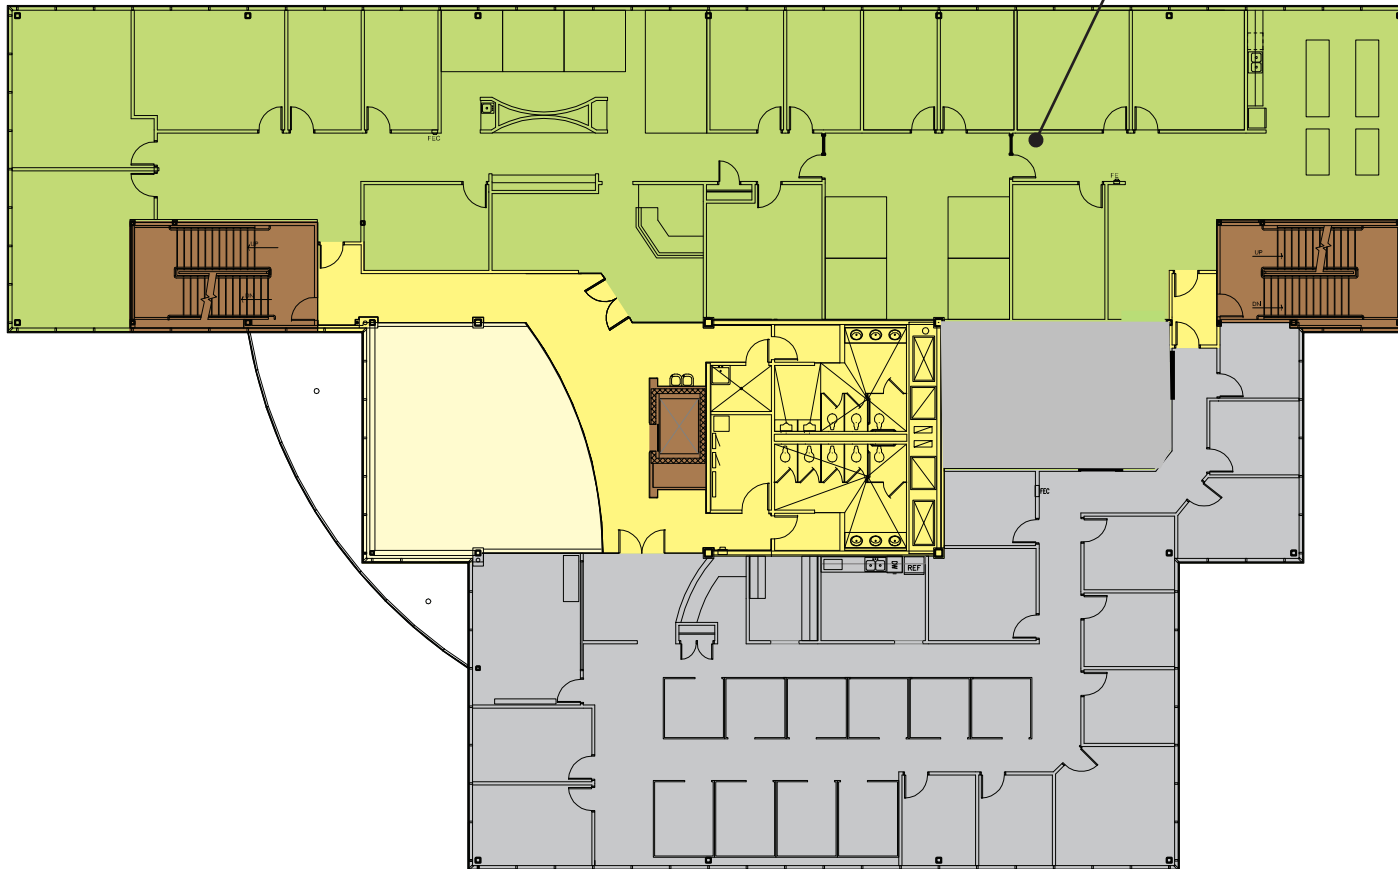

The Gialamas Company, Inc.

8040 Excelsior Drive
Madison, Wisconsin 53717
Ph. 608-836-8000
www.gialamas.com

918 Deming Way
Madison, Wisconsin

AVAILABLE SPACE

7,675RSF

SECOND FLOOR