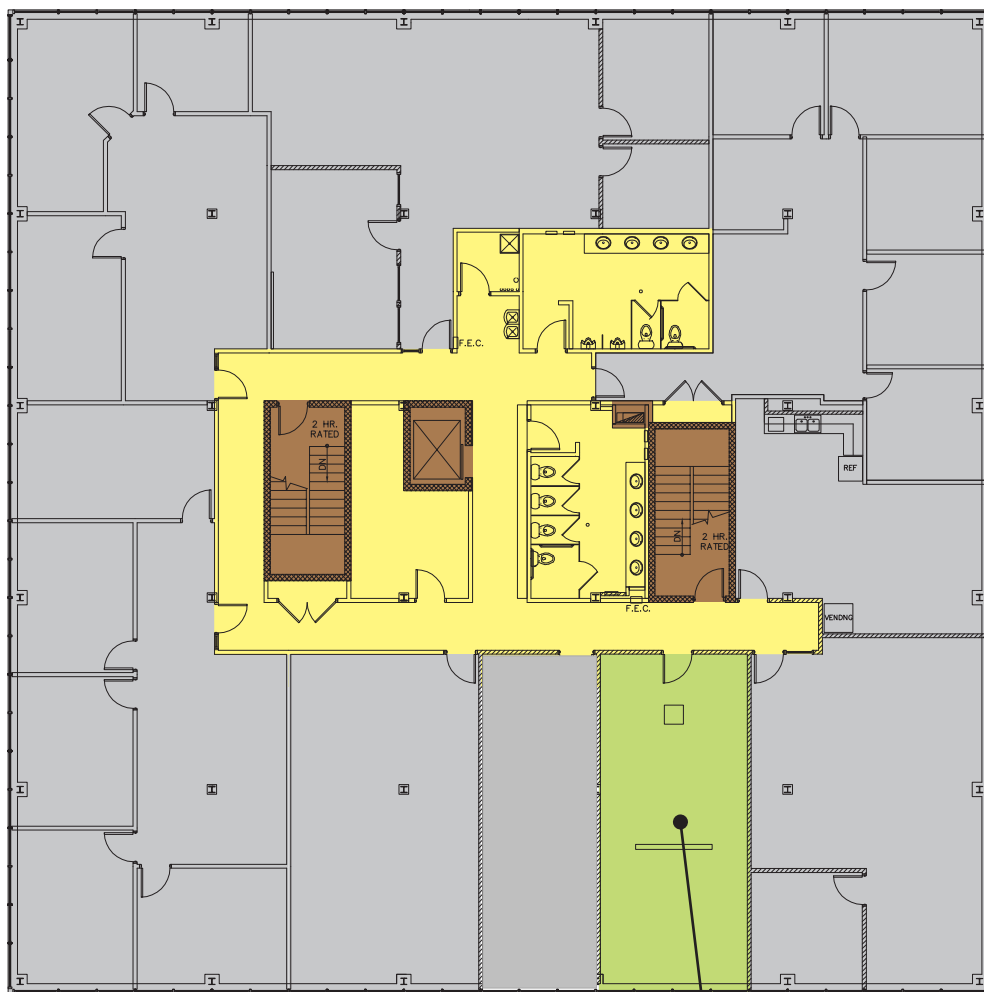

The Gialamas Company, Inc.

8040 Excelsior Drive
Madison, Wisconsin 53717
Ph. 608-836-8000
Fx. 608-836-7863
www.gialamas.com

8030 Excelsior Drive
Madison, Wisconsin

AVAILABLE SPACE

676 RSF

THIRD FLOOR