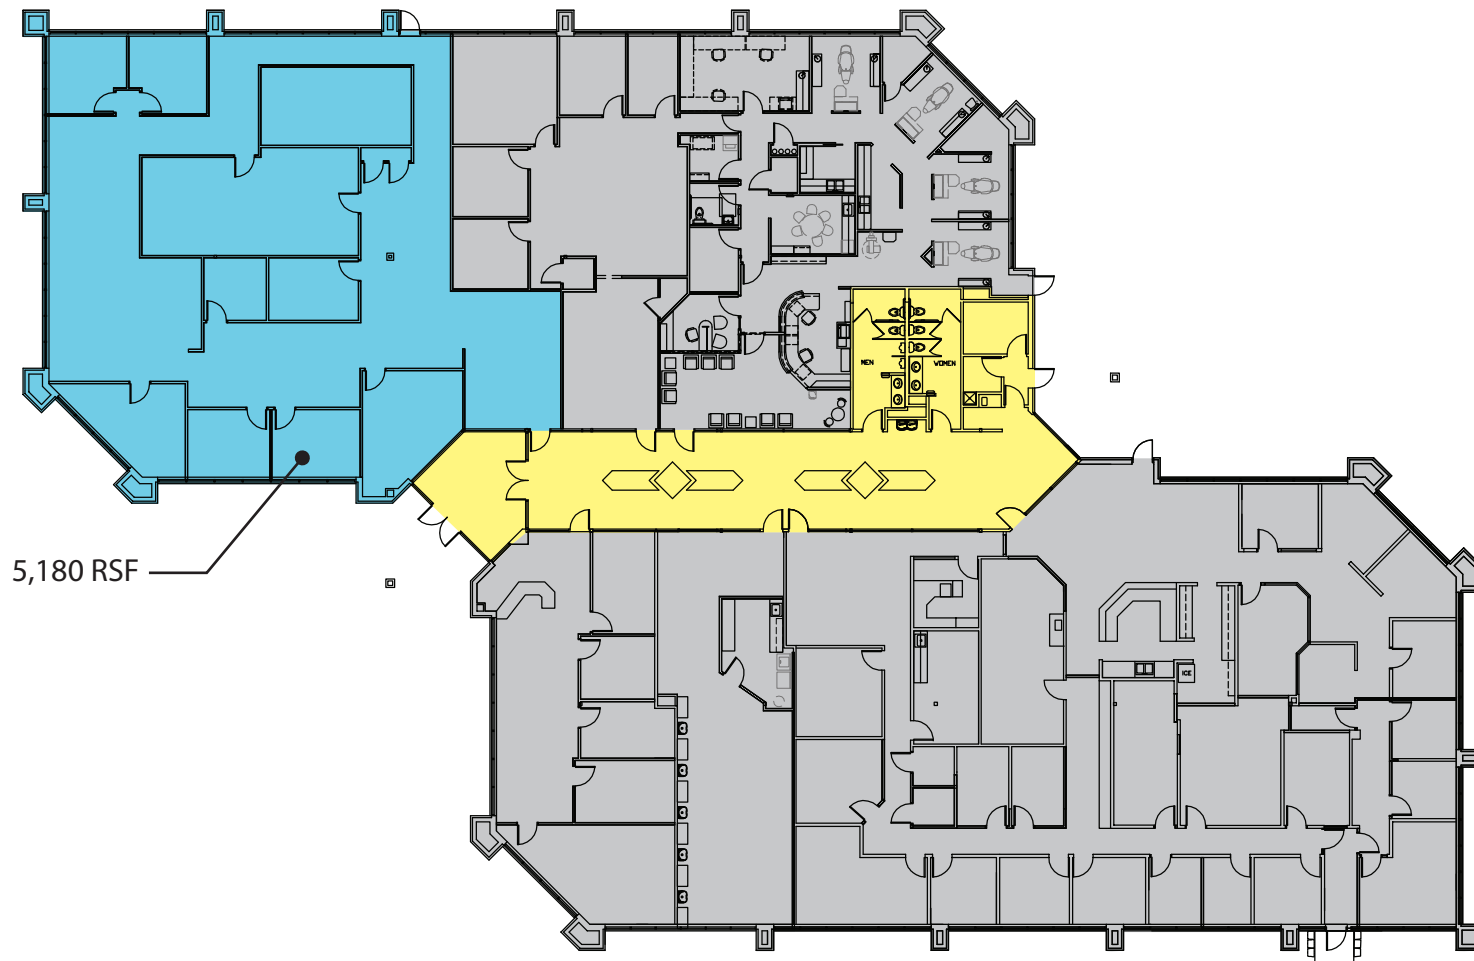

The Gialamas Company, Inc.

8040 Excelsior Drive
Madison, Wisconsin 53717
Ph. 608-836-8000
Fx. 608-836-7863
www.gialamas.com

8025 Excelsior Drive
Madison, Wisconsin

AVAILABLE SPACE

5,180 RSF

FIRST FLOOR