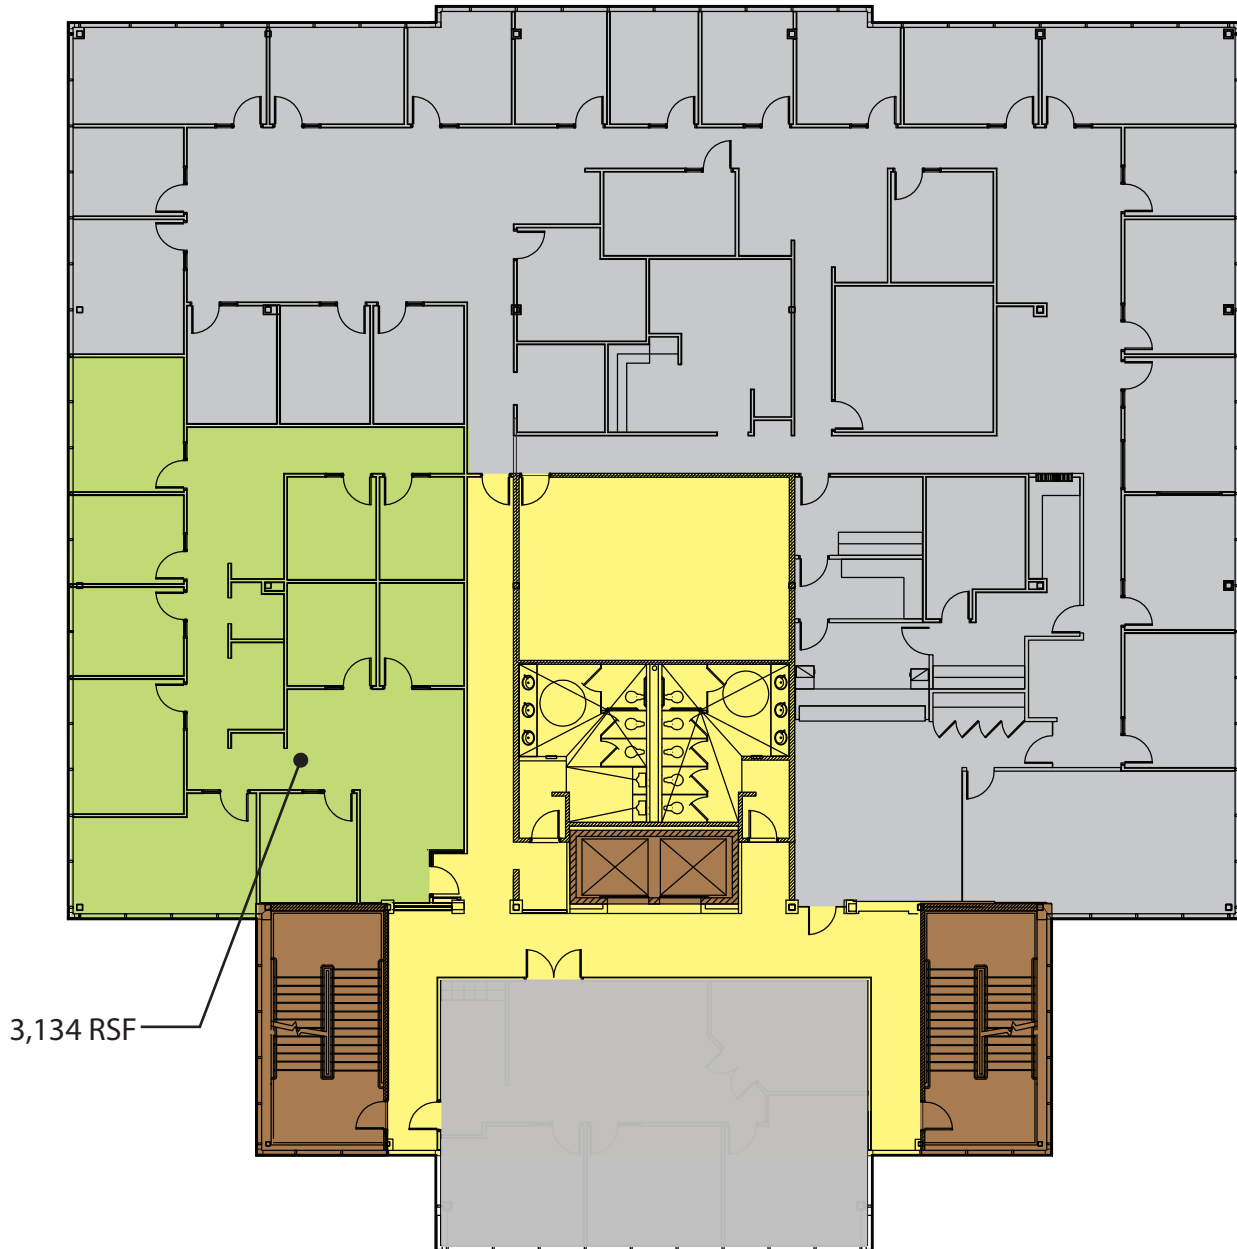

The Gialamas Company, Inc.

8040 Excelsior Drive, Suite
200 Madison, Wisconsin
53717 Ph. 608-836-8000
www.gialamas.com

8020 Excelsior Drive
Madison, Wisconsin

AVAILABLE SPACE

FOURTH FLOOR