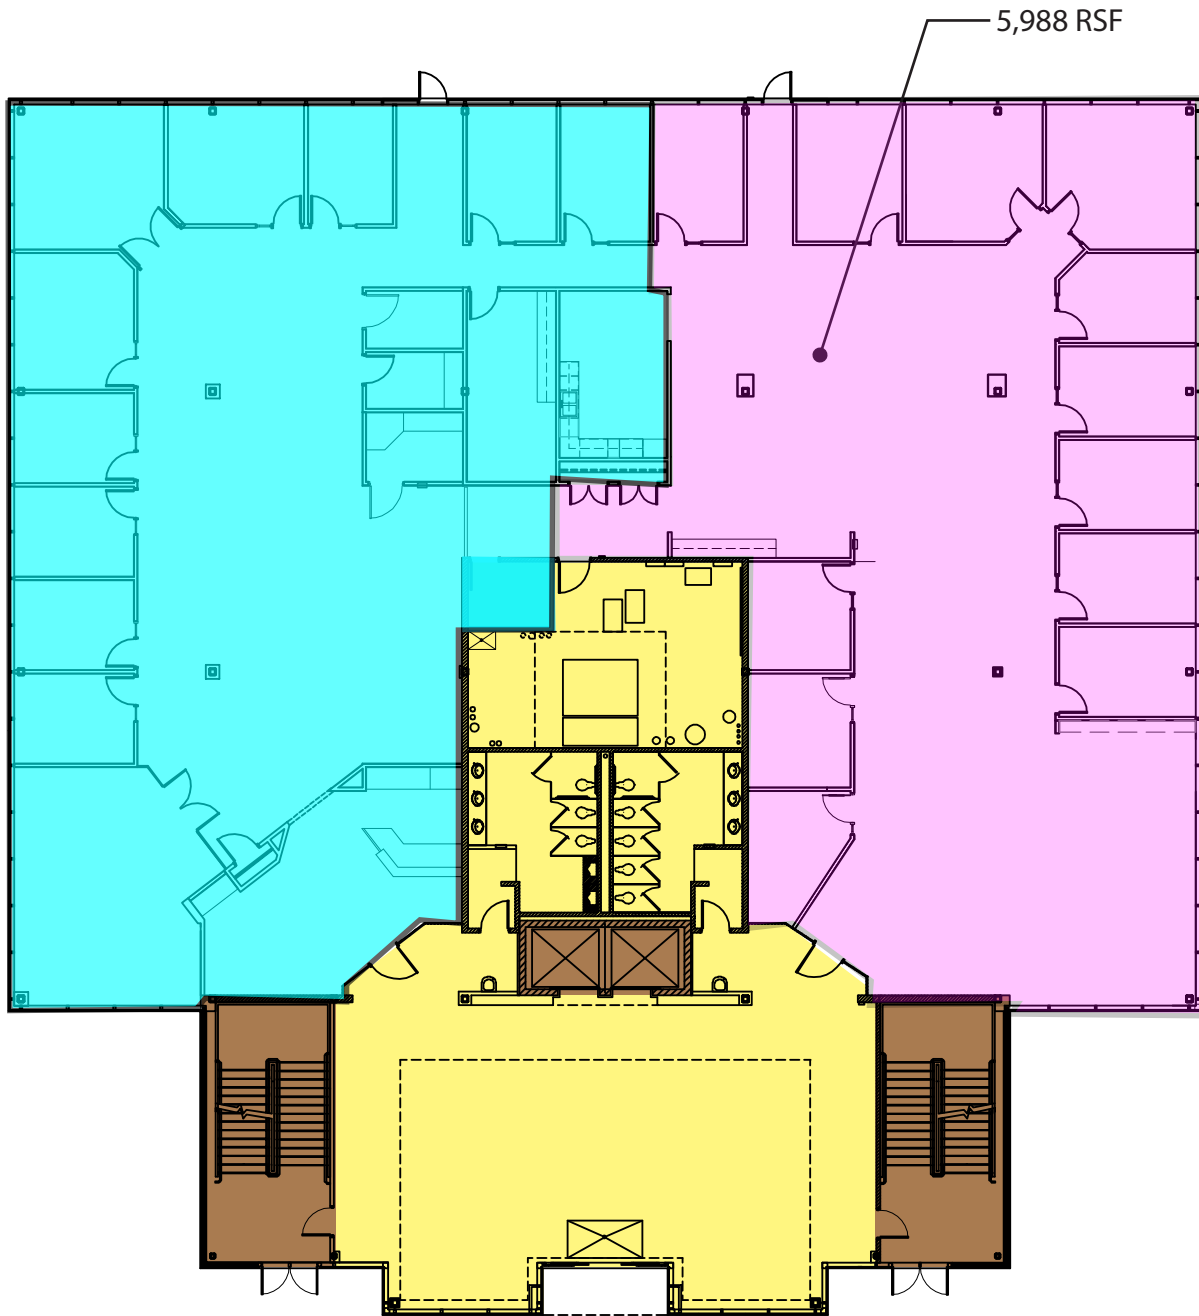

The Gialamas Company, Inc.

8040 Excelsior Drive
Madison, Wisconsin 53717
Ph. 608-836-8000
Fx. 608-836-7863
www.gialamas.com

8020 Excelsior Drive
Madison, Wisconsin

AVAILABLE SPACE

FIRST FLOOR