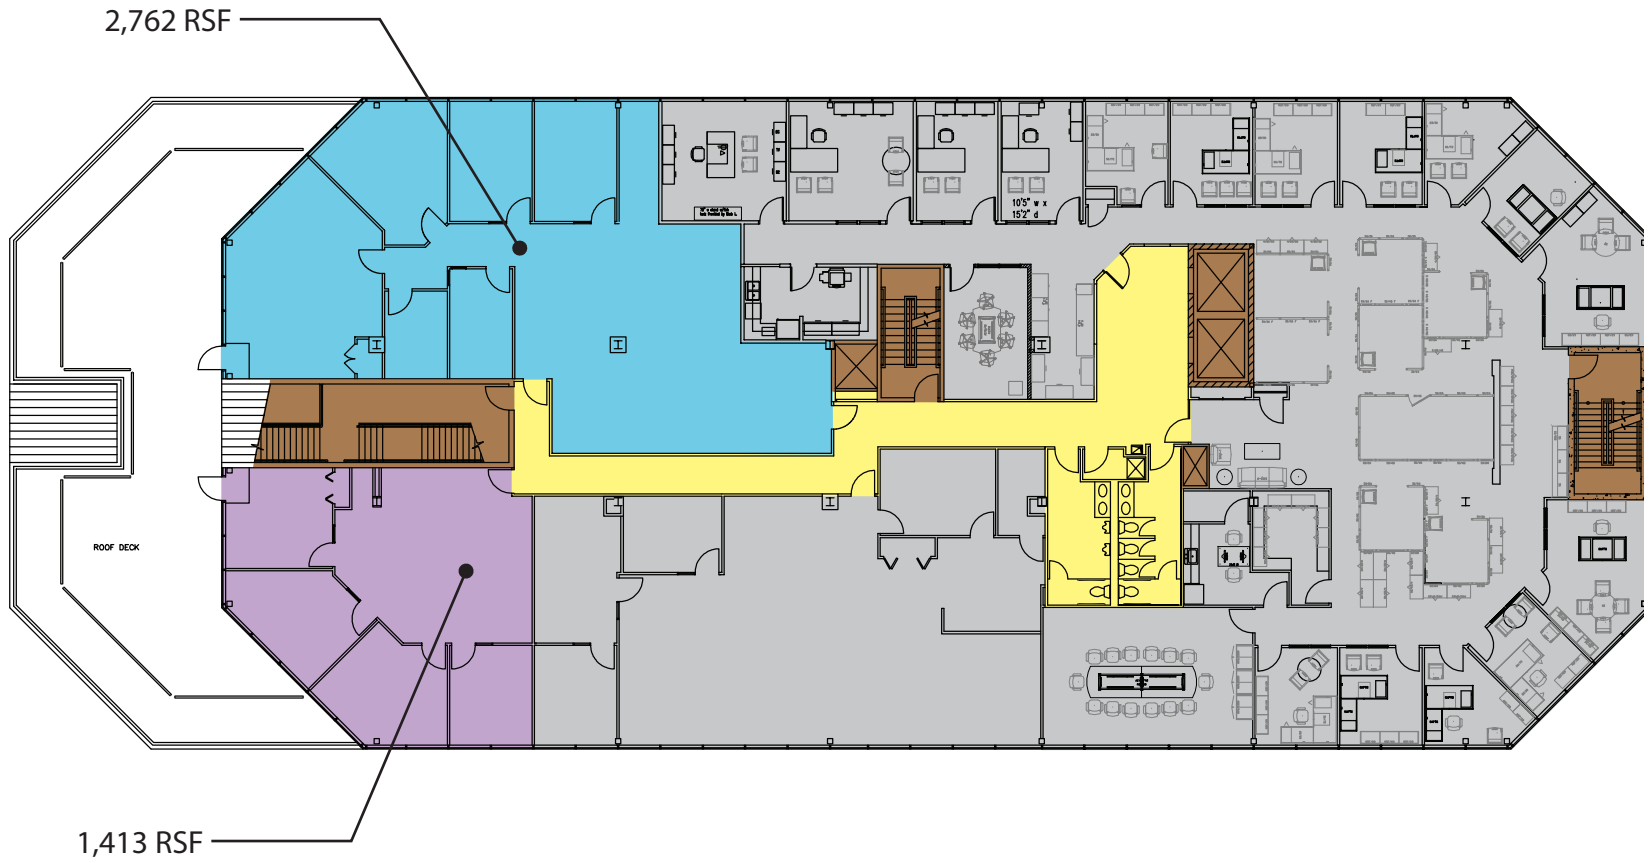

The Gialamas Company, Inc.

8040 Excelsior Drive
Madison, Wisconsin 53717
Ph. 608-836-8000
Fx. 608-836-7863
www.gialamas.com

8000 Excelsior Drive
Madison, Wisconsin

AVAILABLE SPACE

THIRD FLOOR