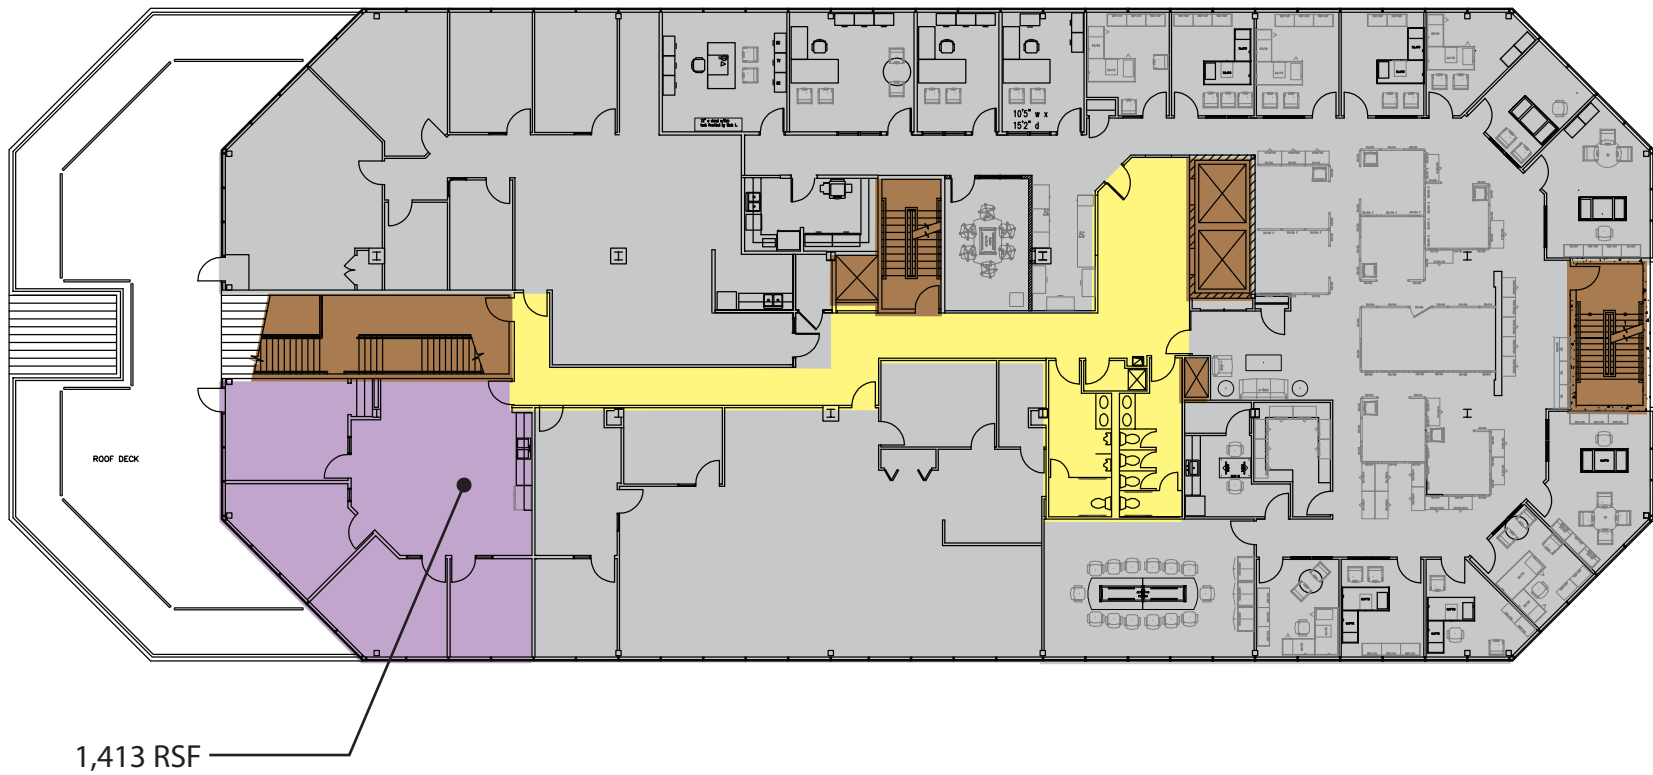

The Gialamas Company, Inc.

8040 Excelsior Drive
Madison, Wisconsin 53717
Ph. 608-836-8000
Fx. 608-836-7863
www.gialamas.com

8000 Excelsior Drive
Madison, Wisconsin

AVAILABLE SPACE

THIRD FLOOR