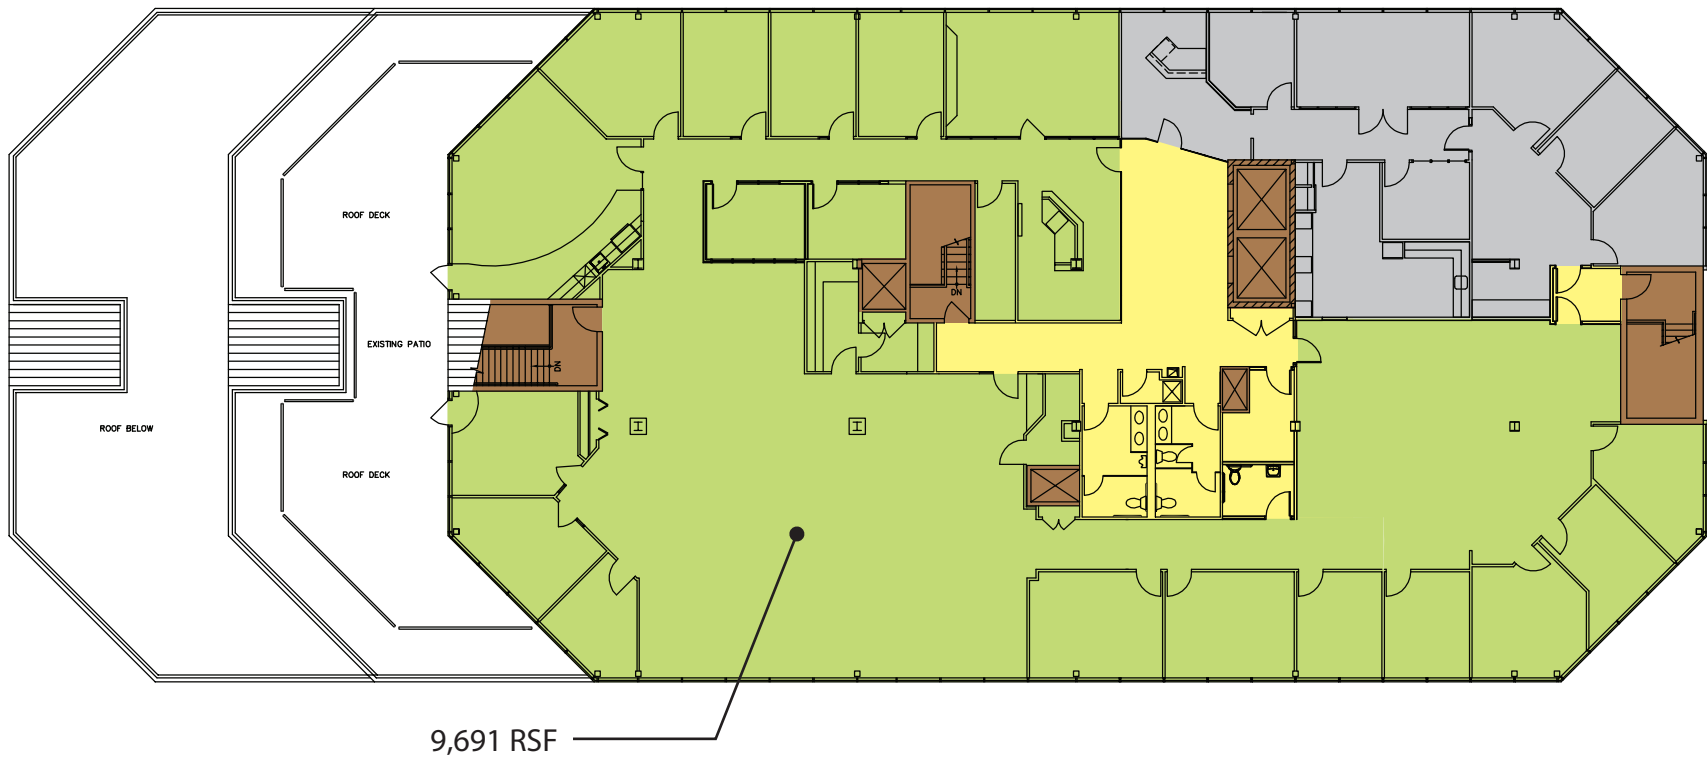

The Gialamas Company, Inc.

8040 Excelsior Drive
Madison, Wisconsin 53717
Ph. 608-836-8000
Fx. 608-836-7863
www.gialamas.com

8000 Excelsior Drive
Madison, Wisconsin

AVAILABLE SPACE

FOURTH FLOOR