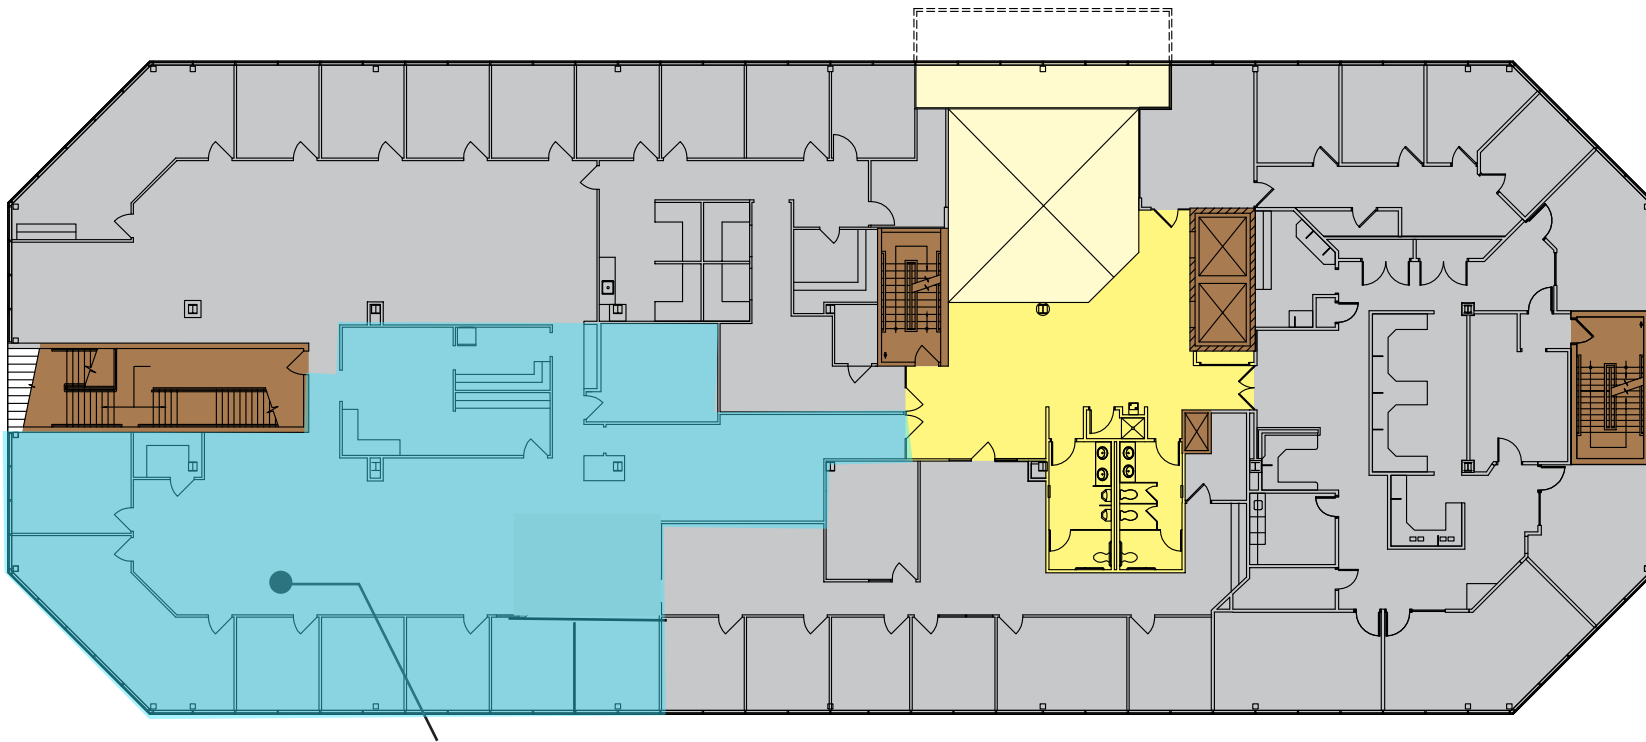

The Gialamas Company, Inc.

8040 Excelsior Drive
Madison, Wisconsin 53717
Ph. 608-836-8000
Fx. 608-836-7863
www.gialamas.com

8000 Excelsior Drive
Madison, Wisconsin

AVAILABLE SPACE

4,343 RSF

SECOND FLOOR