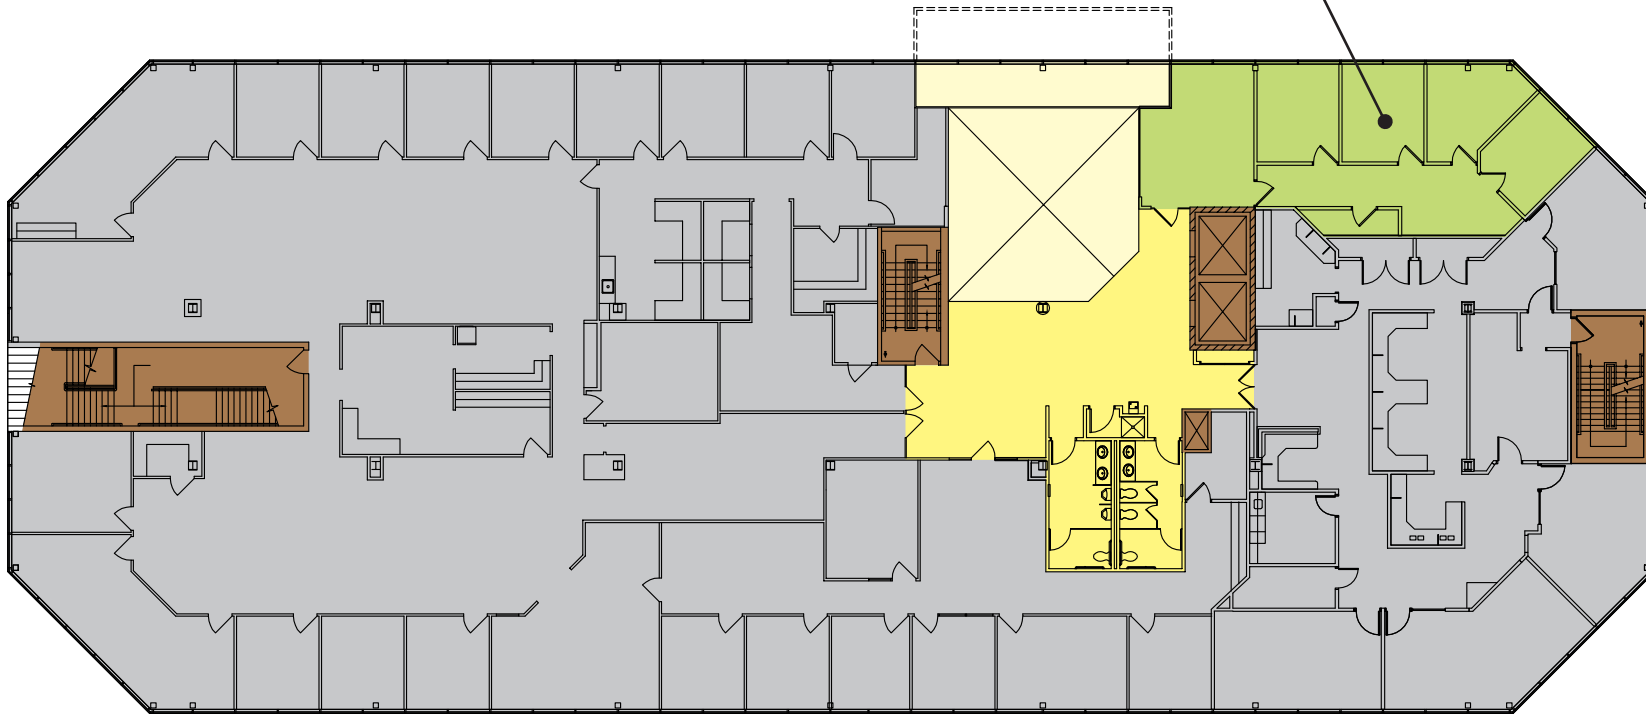

The Gialamas Company, Inc.

8040 Excelsior Drive
Madison, Wisconsin 53717
Ph. 608-836-8000
Fx. 608-836-7863
www.gialamas.com

8000 Excelsior Drive
Madison, Wisconsin

AVAILABLE SPACE

1,241 RSF

SECOND FLOOR