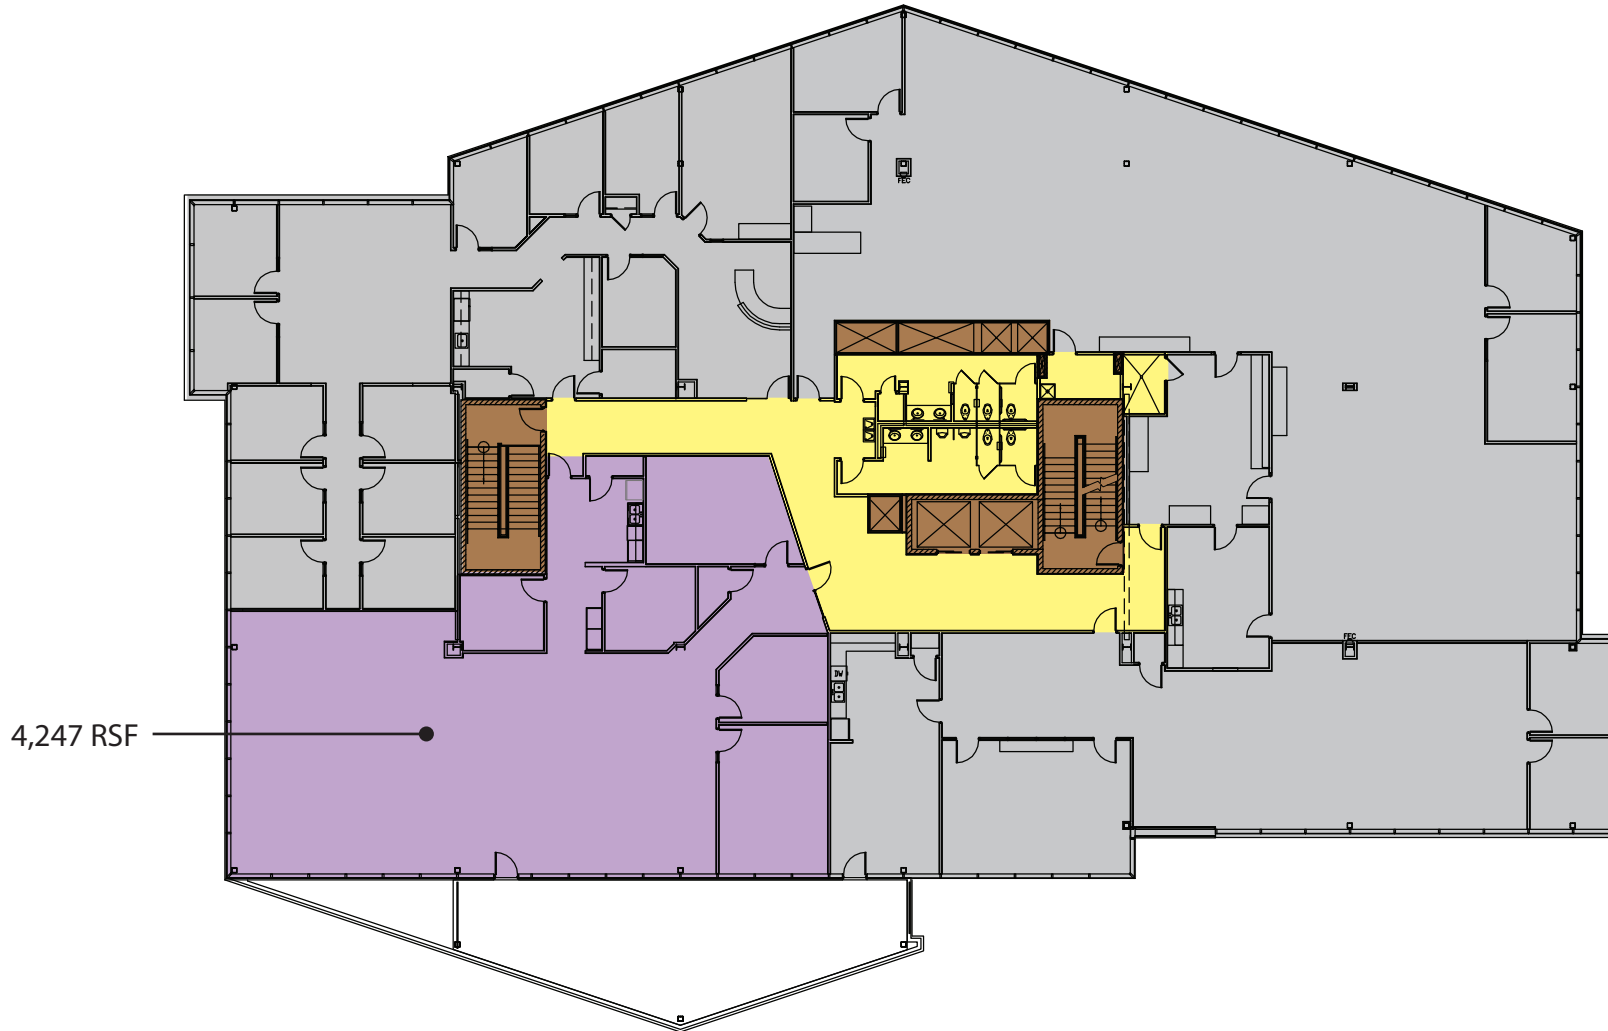

The Gialamas Company, Inc.

8040 Excelsior Drive  
Madison, Wisconsin 53717  
Ph. 608-836-8000  
Fx. 608-836-7863  
www.gialamas.com

8040 Excelsior Drive  
Madison, Wisconsin

AVAILABLE SPACE

4,247 RSF

FOURTH FLOOR