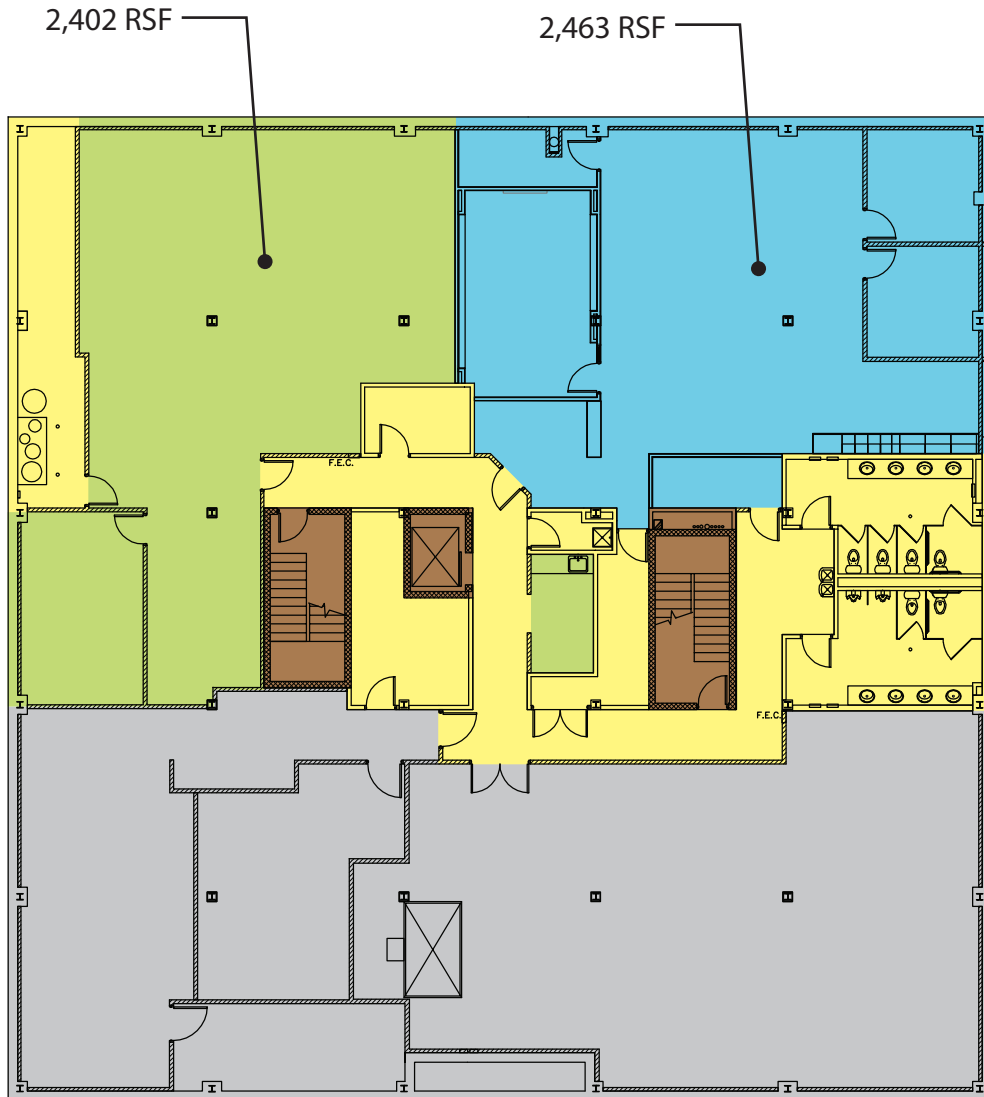

The Gialamas Company, Inc.

8040 Excelsior Drive
Madison, Wisconsin 53717
Ph. 608-836-8000
Fx. 608-836-7863
www.gialamas.com

8030 Excelsior Drive
Madison, Wisconsin

AVAILABLE SPACE

LOWER LEVEL