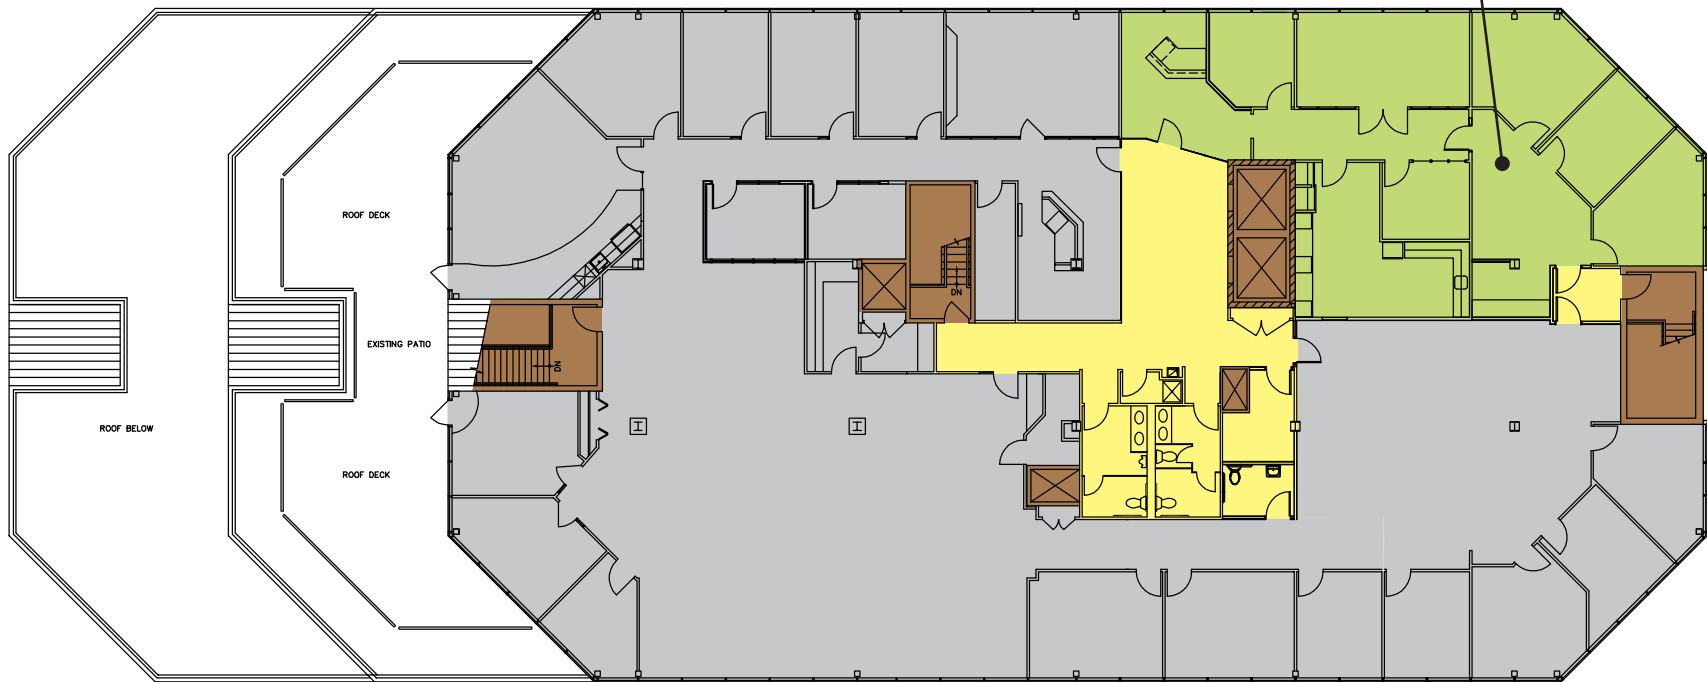

The Gialamas Company, Inc.

8040 Excelsior Drive
Madison, Wisconsin 53717
Ph. 608-836-8000
Fx. 608-836-7863
www.gialamas.com

8000 Excelsior Drive
Madison, Wisconsin

AVAILABLE SPACE

2,302 RSF

FOURTH FLOOR