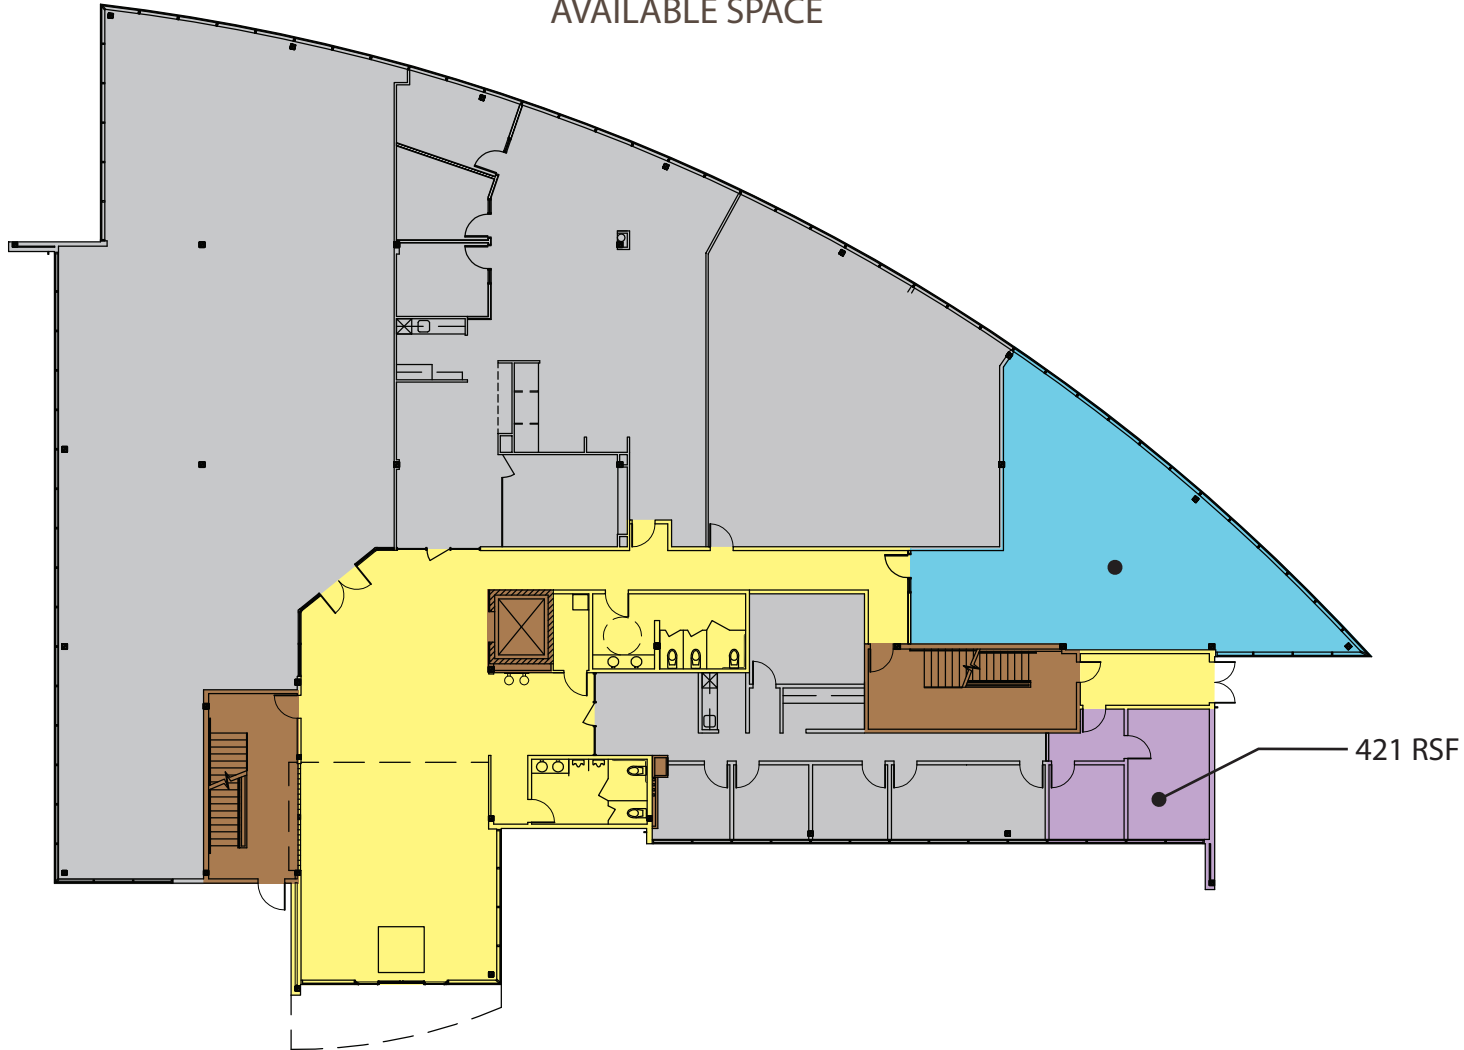

The Gialamas Company, Inc.

8040 Excelsior Drive
Madison, Wisconsin 53717
Ph. 608-836-8000
Fx. 608-836-7863
www.gialamas.com

8401 Excelsior Drive
Madison, Wisconsin

AVAILABLE SPACE

FIRST FLOOR