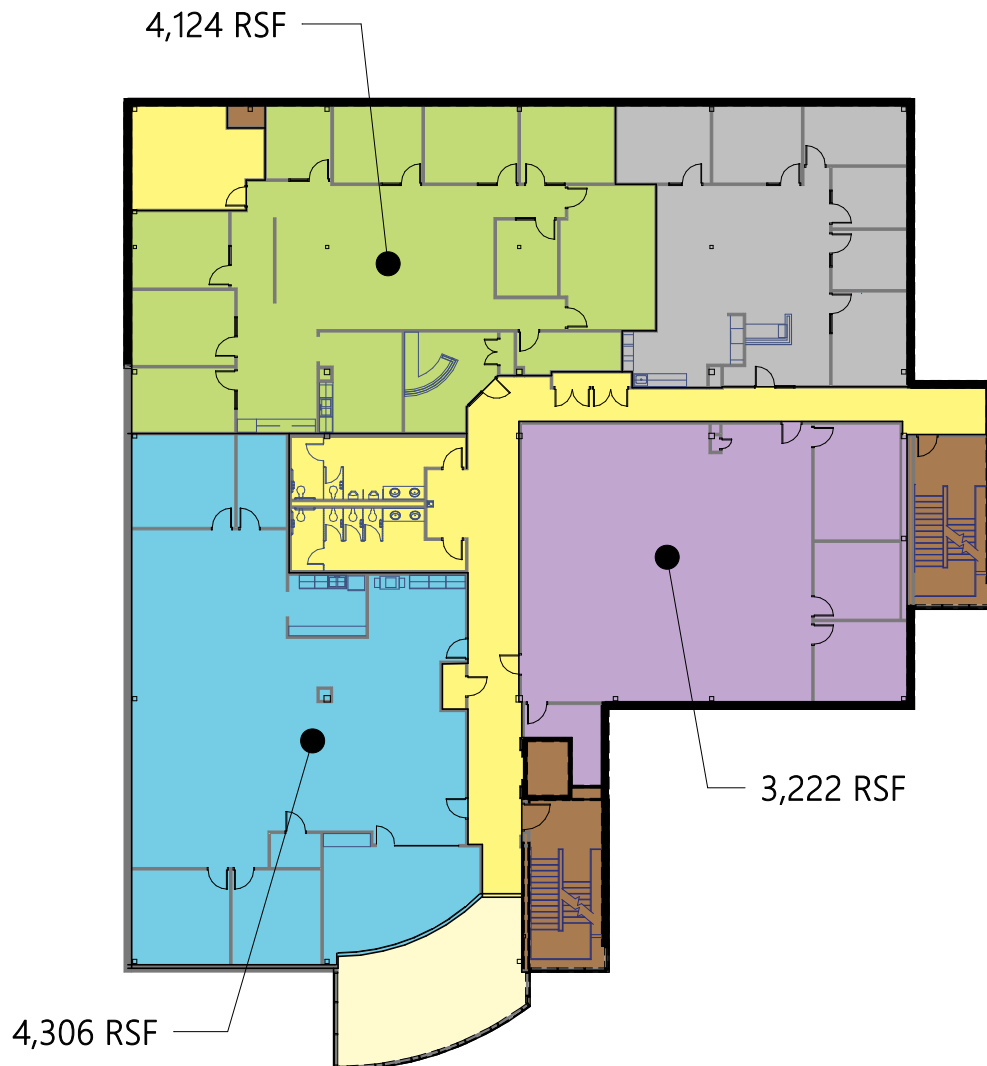

The Gialamas Company, Inc.

8040 Excelsior Drive, Suite 200
Madison, Wisconsin 53717
Ph. 608-836-8000
Fx. 608-836-7863
www.gialamas.com

901 Deming Way
Madison, Wisconsin

AVAILABLE SPACE

SECOND FLOOR PLAN