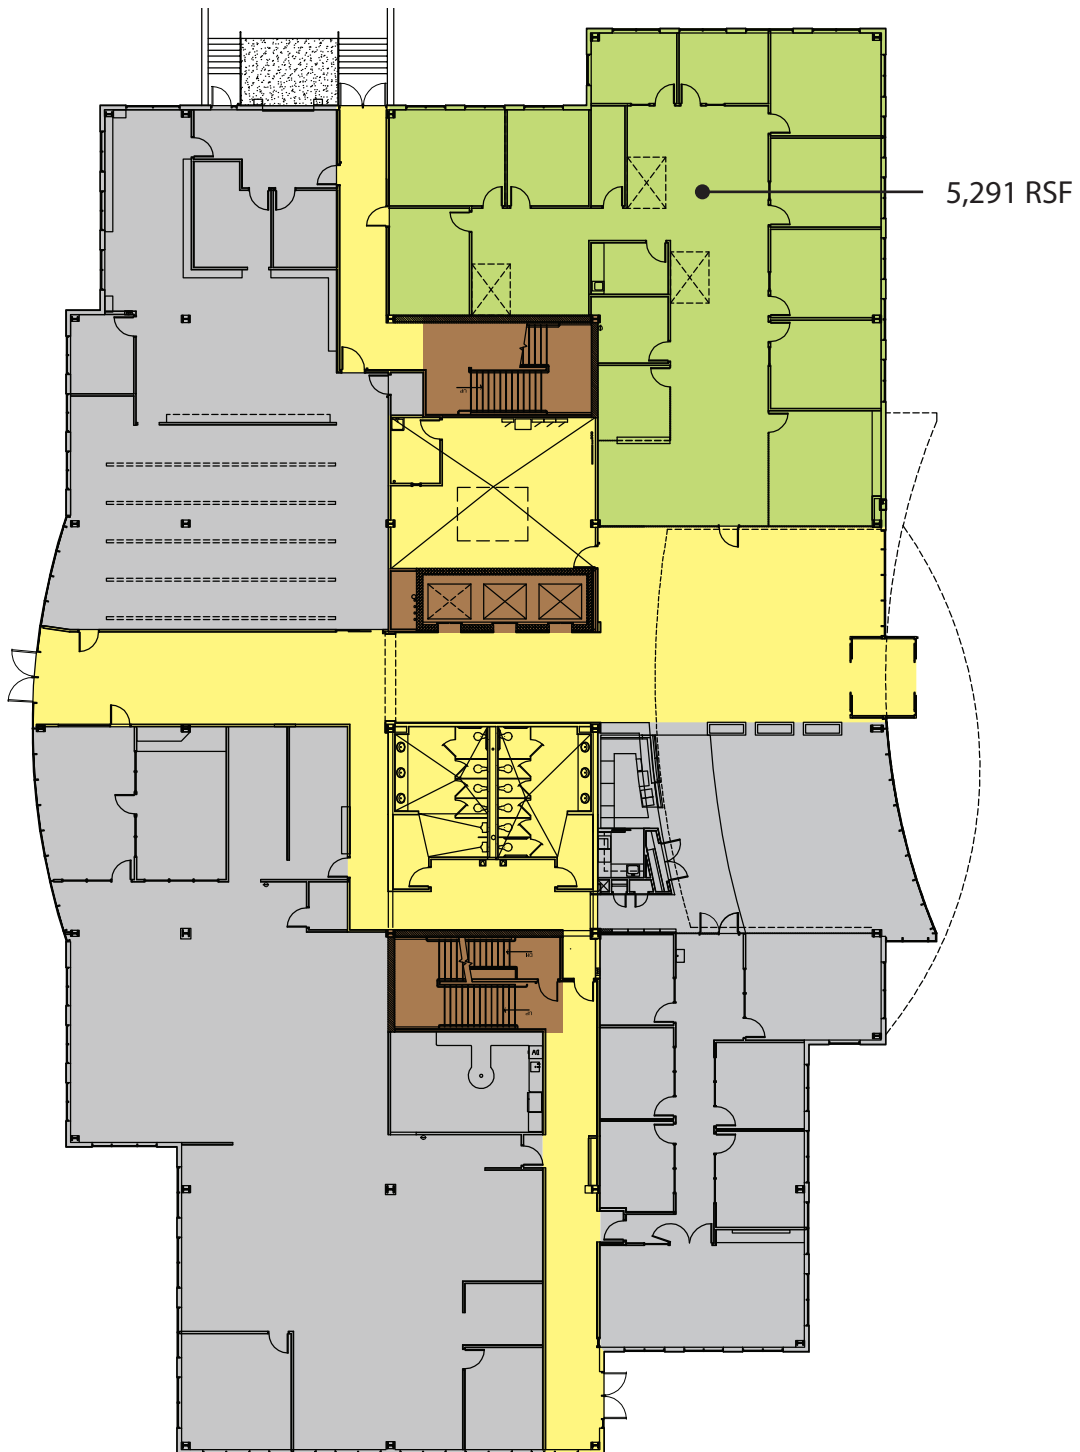

The Gialamas Company, Inc.

8040 Excelsior Drive
Madison, Wisconsin 53717
Ph. 608-836-8000
Fx. 608-836-7863
www.gialamas.com

Ten Terrace Court
Madison, Wisconsin

AVAILABLE SPACE

FIRST FLOOR