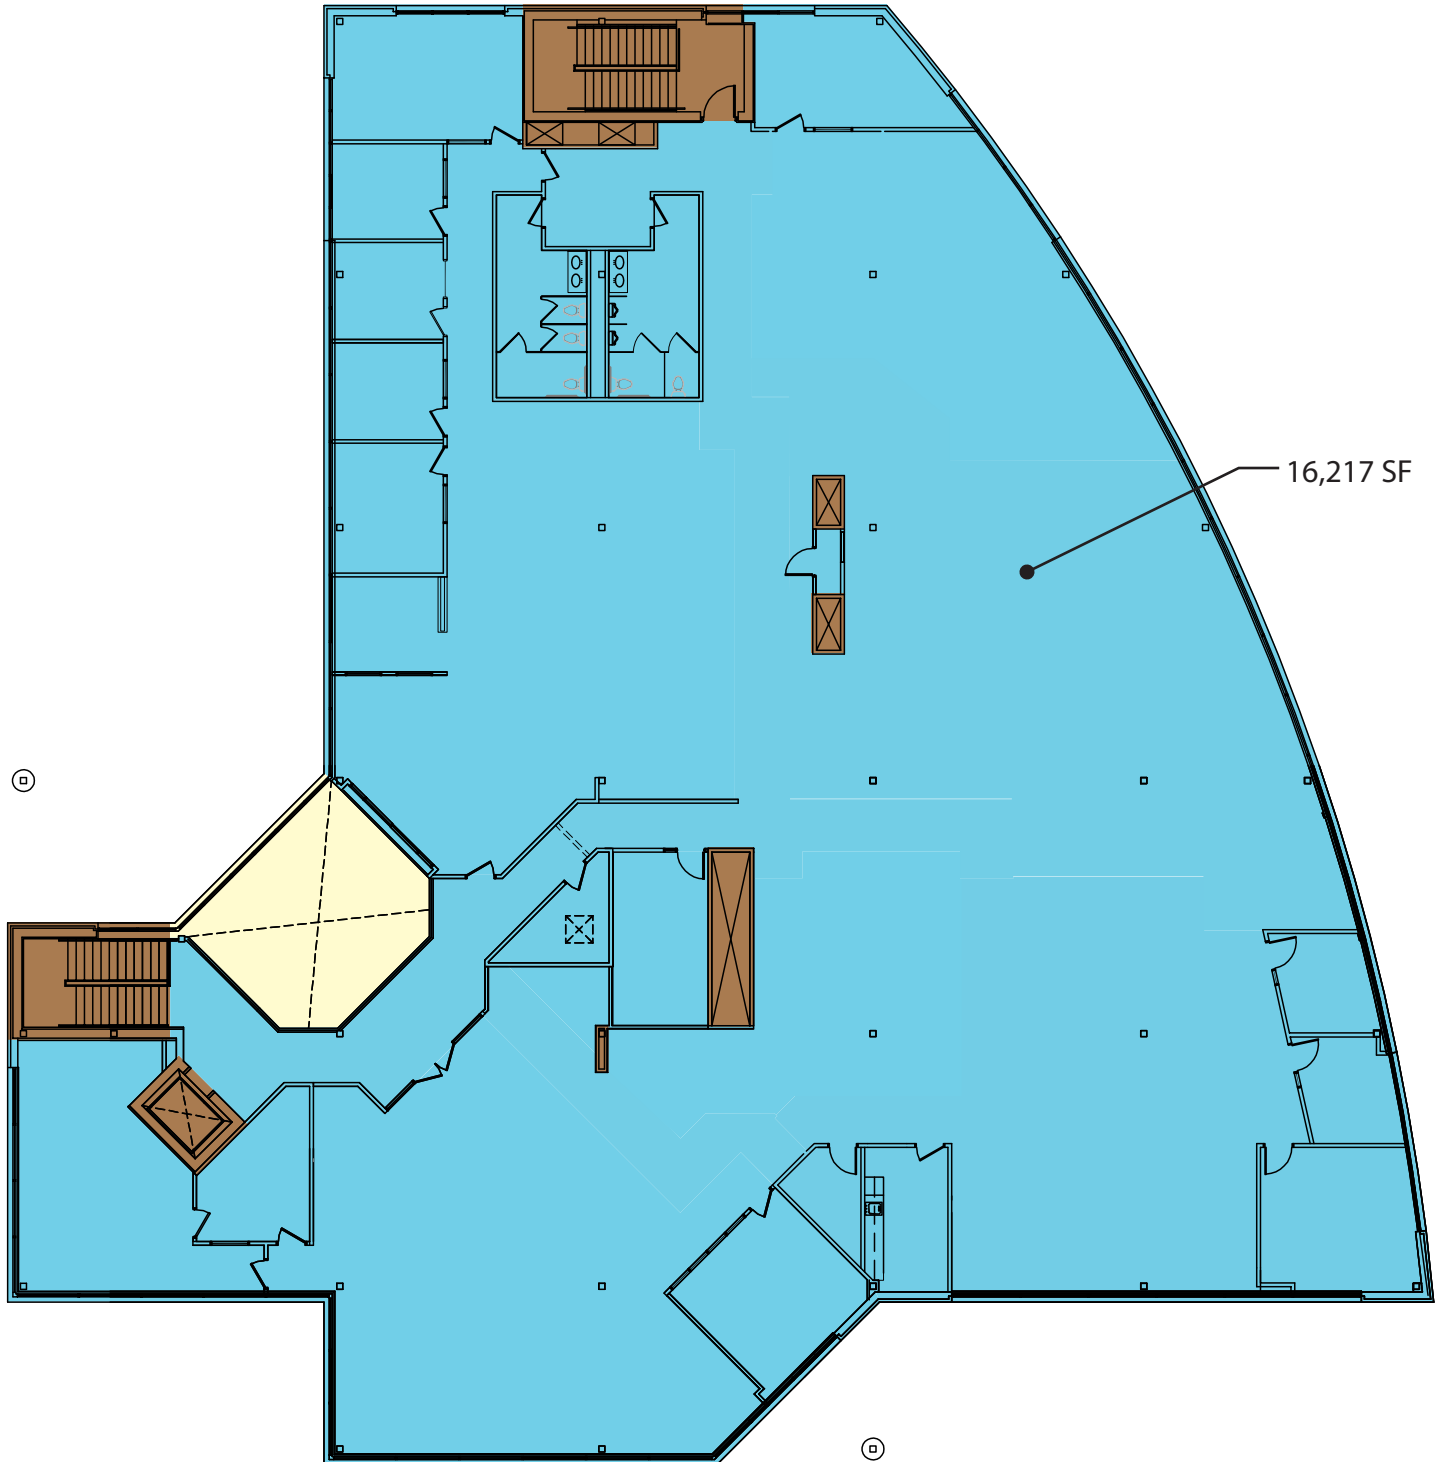

The Gialamas Company, Inc.

8040 Excelsior Drive
Madison, Wisconsin 53717
Ph. 608-836-8000
Fx. 608-836-7863
www.gialamas.com

1289 Deming Way
Madison, Wisconsin

AVAILABLE SPACE

SECOND FLOOR