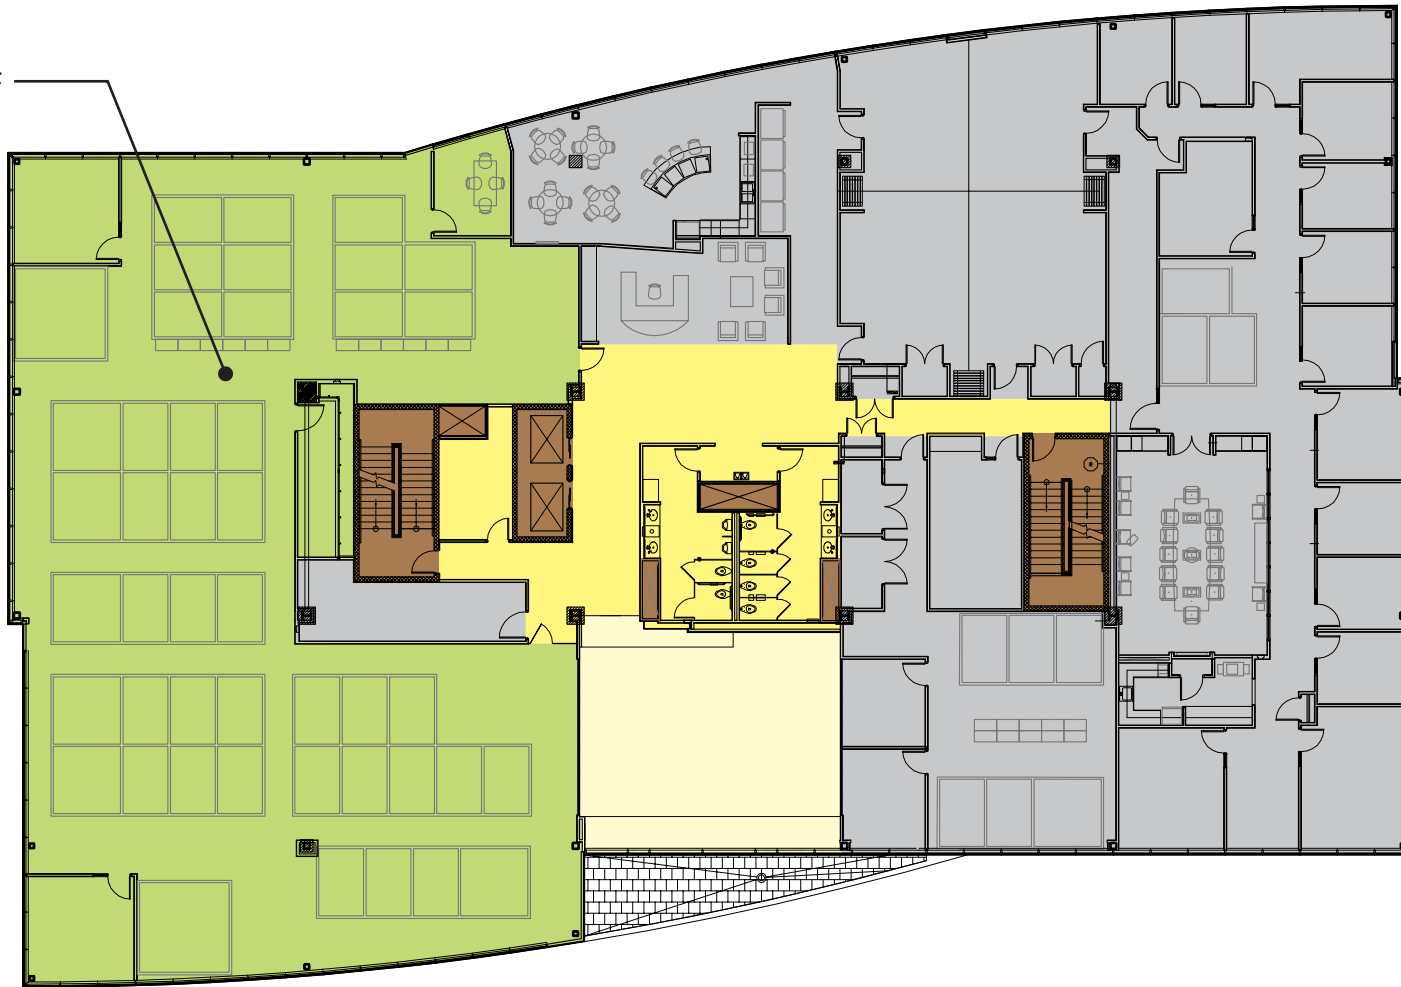

The Gialamas Company, Inc.

8040 Excelsior Drive, Suite 200
Madison, Wisconsin 53717
Ph. 608-836-8000
www.gialamas.com

1241 John Q. Hammons Drive
Madison, Wisconsin

AVAILABLE SPACE

8,377 RSF

SECOND FLOOR