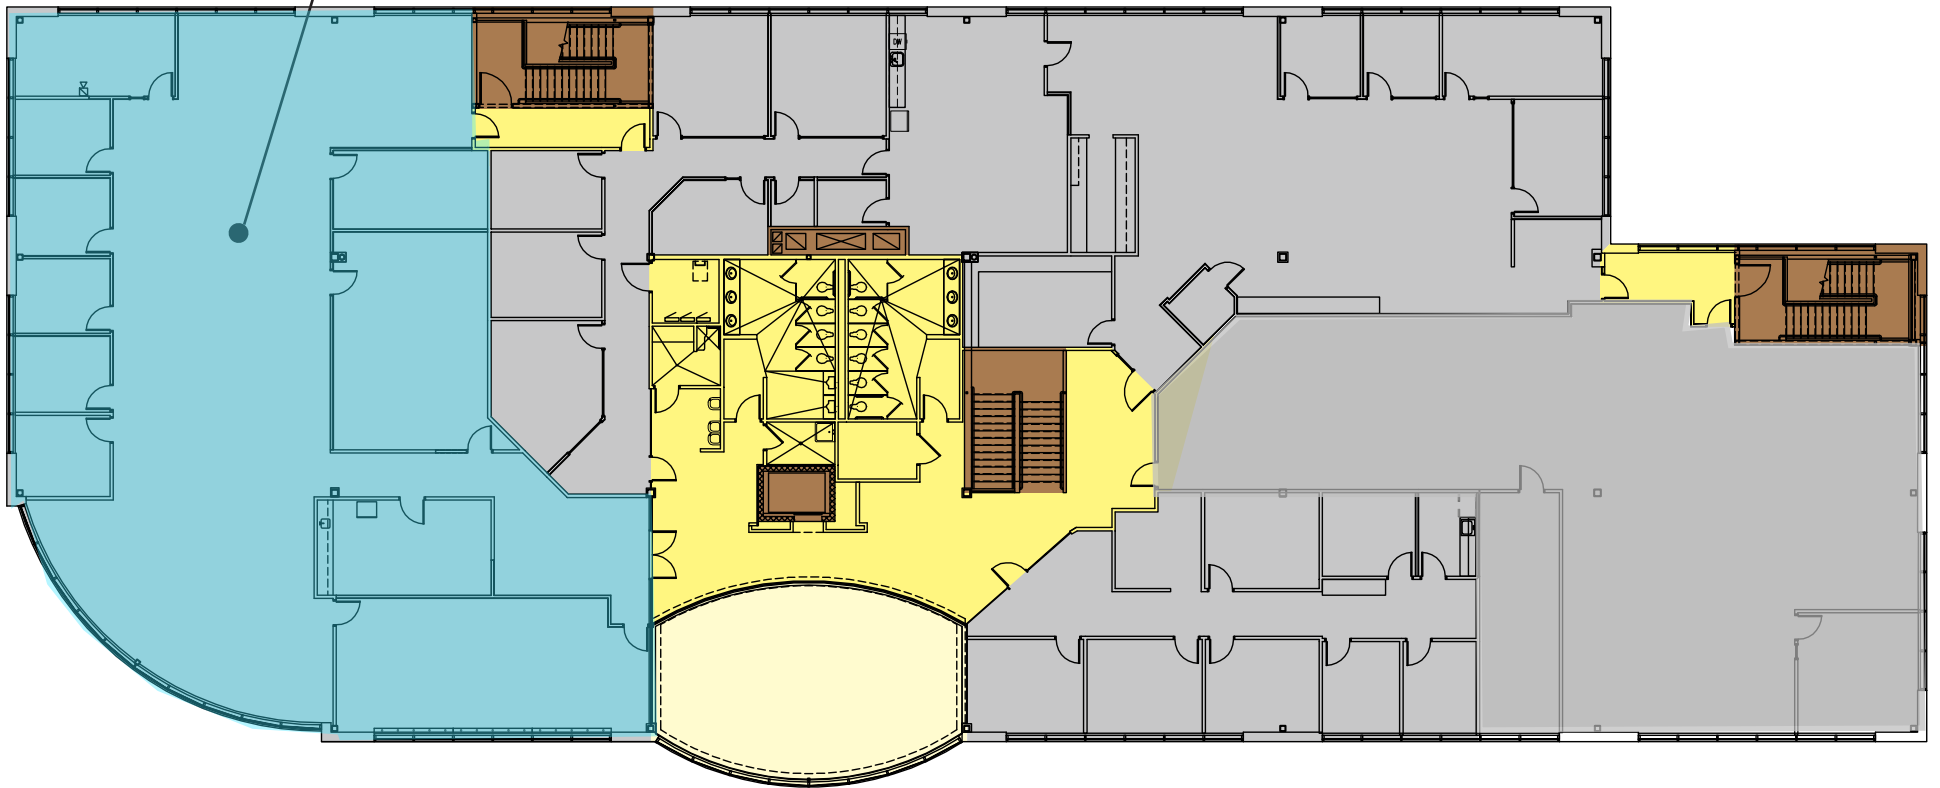

The Gialamas Company, Inc.

8040 Excelsior Drive  
Madison, Wisconsin 53717  
Ph. 608-836-8000  
Fx. 608-836-7863  
www.gialamas.com

1111 Deming Way  
Madison, Wisconsin

AVAILABLE SPACE

6,794 RSF

SECOND FLOOR