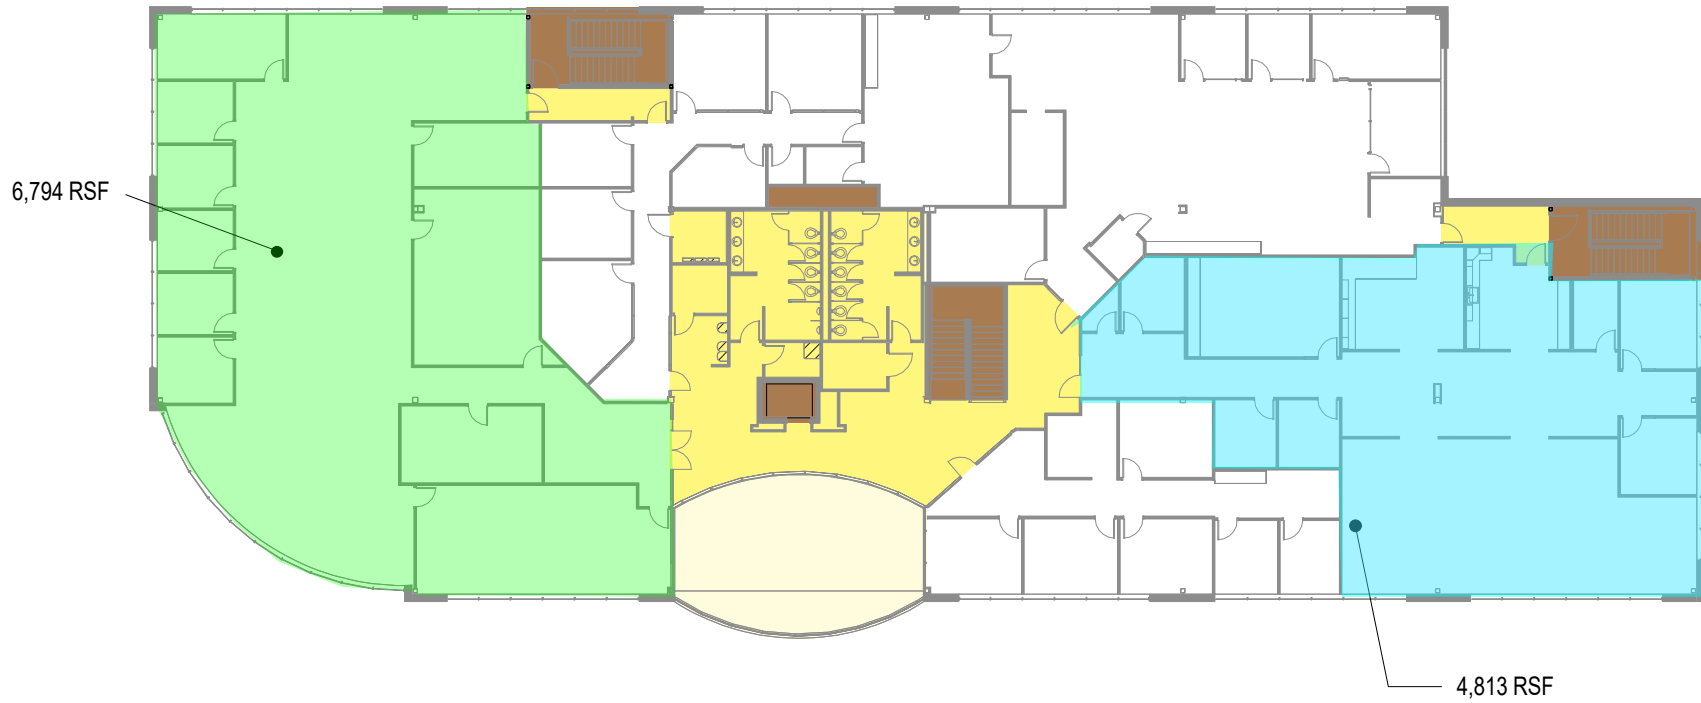

The Gialamas Company, Inc.

8040 Excelsior Drive, Suite 200
Madison, Wisconsin 53717
Ph. 608-836-8000
Fx. 608-836-7863
www.gialamas.com

1111 DEMING WAY
MADISON, WISCONSIN

SECOND FLOOR PLAN