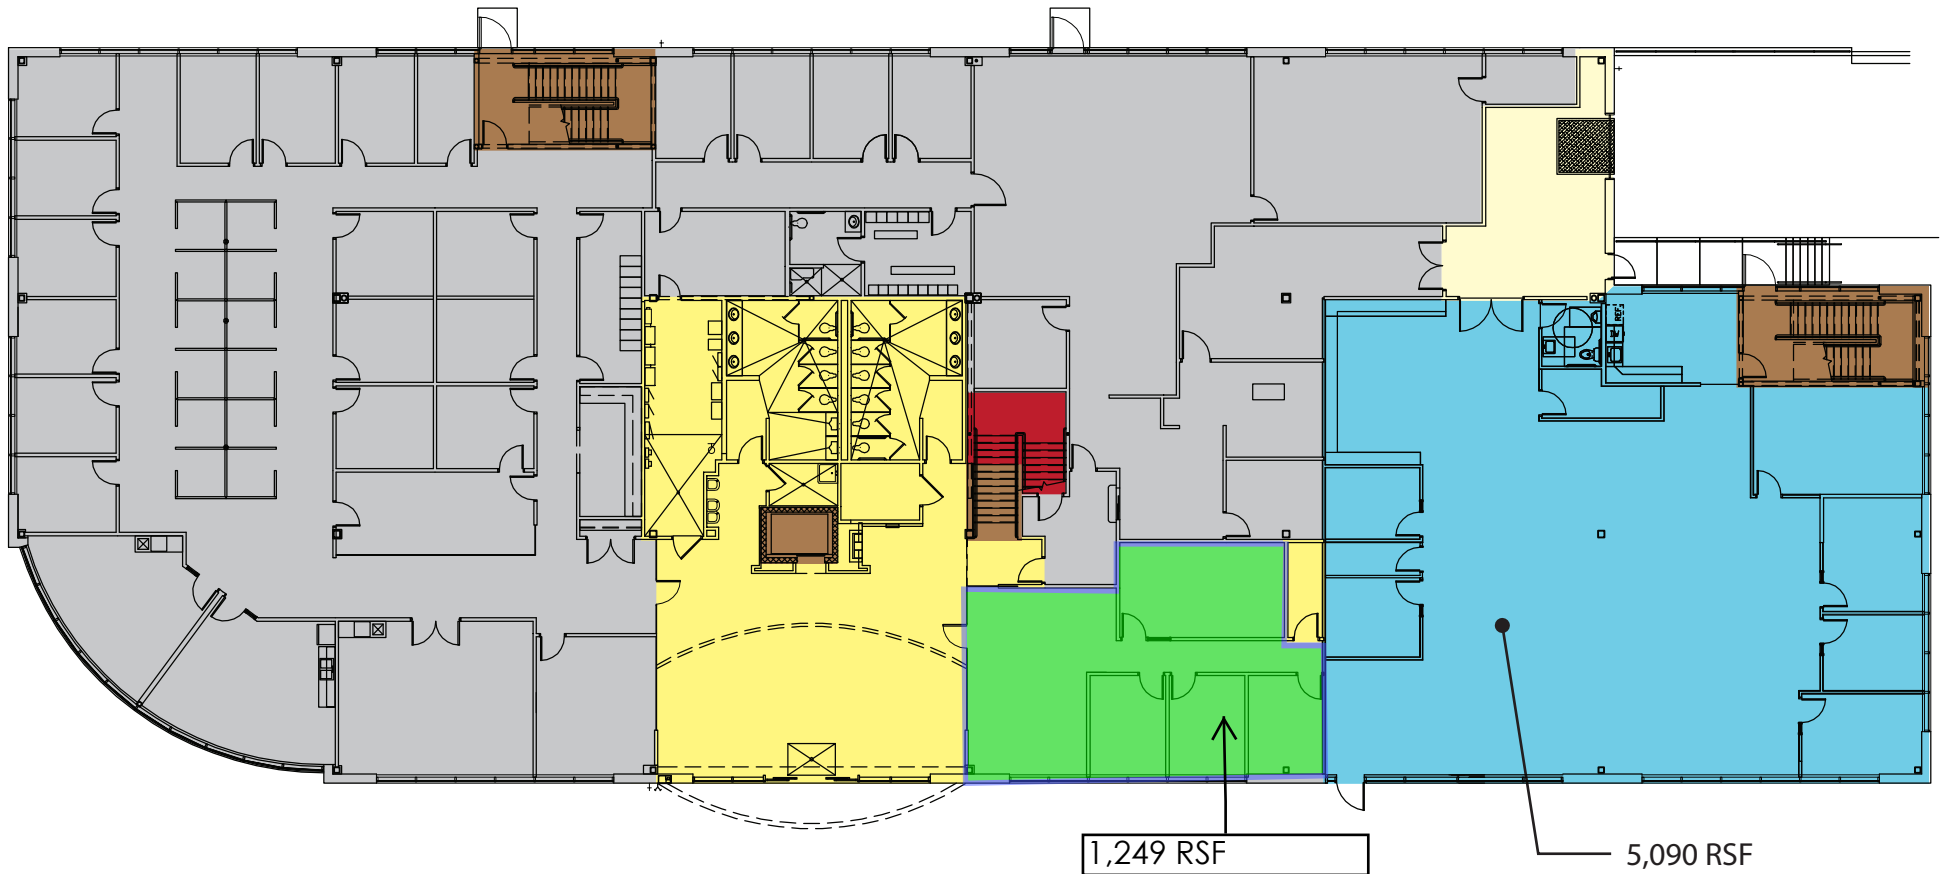

The Gialamas Company, Inc.

8040 Excelsior Drive  
Madison, Wisconsin 53717  
Ph. 608-836-8000  
Fx. 608-836-7863  
www.gialamas.com

1111 Deming Way  
Madison, Wisconsin

AVAILABLE SPACE

FIRST FLOOR