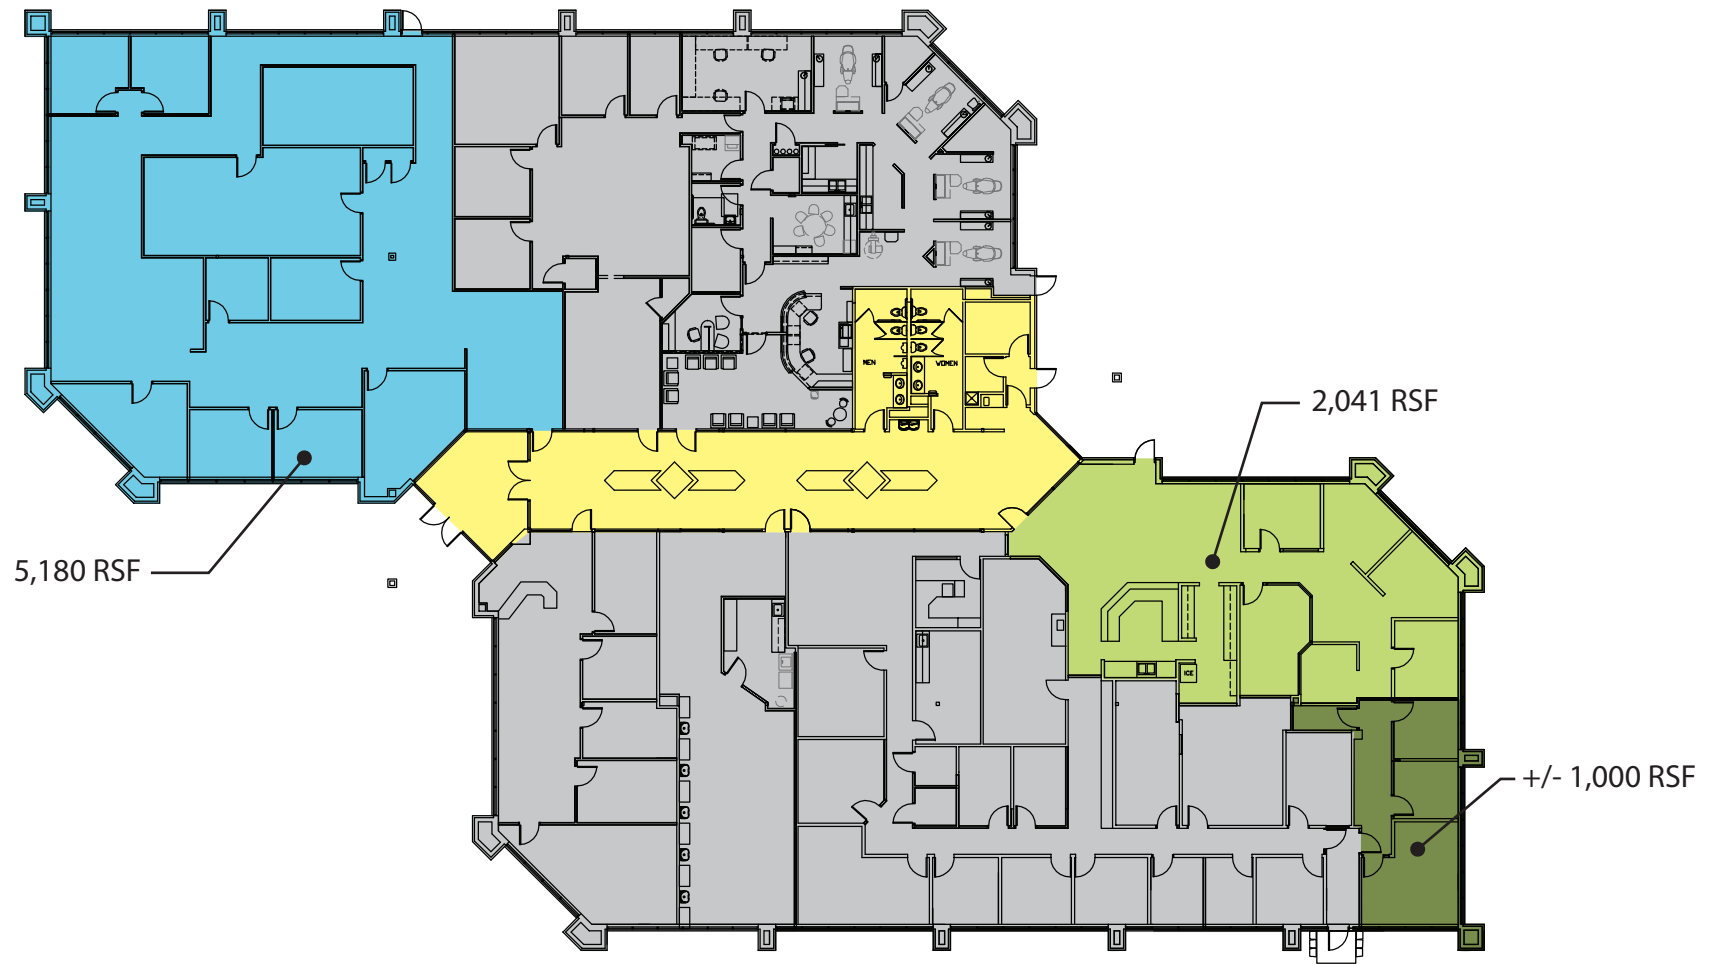

The Gialamas Company, Inc.

8040 Excelsior Drive
Madison, Wisconsin 53717
Ph. 608-836-8000
Fx. 608-836-7863
www.gialamas.com

8025 Excelsior Drive
Madison, Wisconsin

AVAILABLE SPACE

FIRST FLOOR