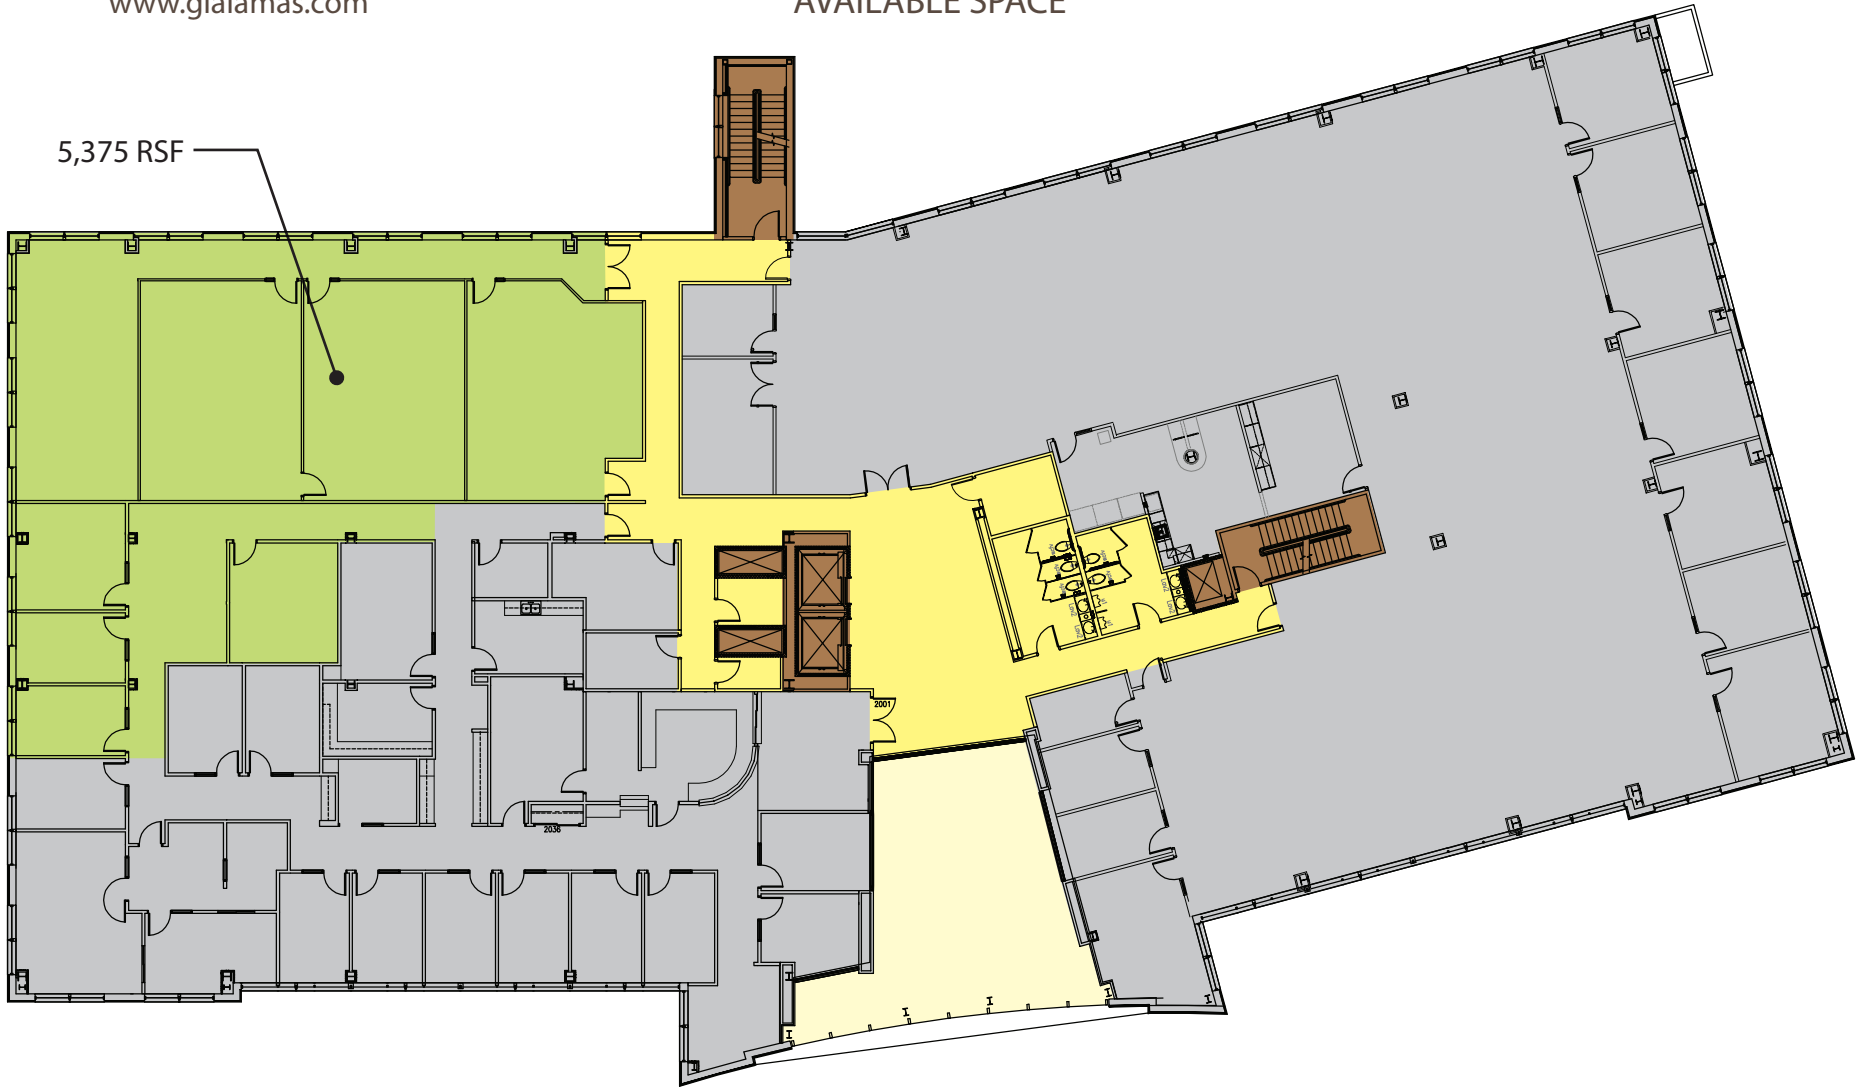

The Gialamas Company, Inc.

8040 Excelsior Drive  
Madison, Wisconsin 53717  
Ph. 608-836-8000  
Fx. 608-836-7863  
www.gialamas.com

One Erdman Place  
Madison, Wisconsin

AVAILABLE SPACE

5,375 RSF

SECOND FLOOR