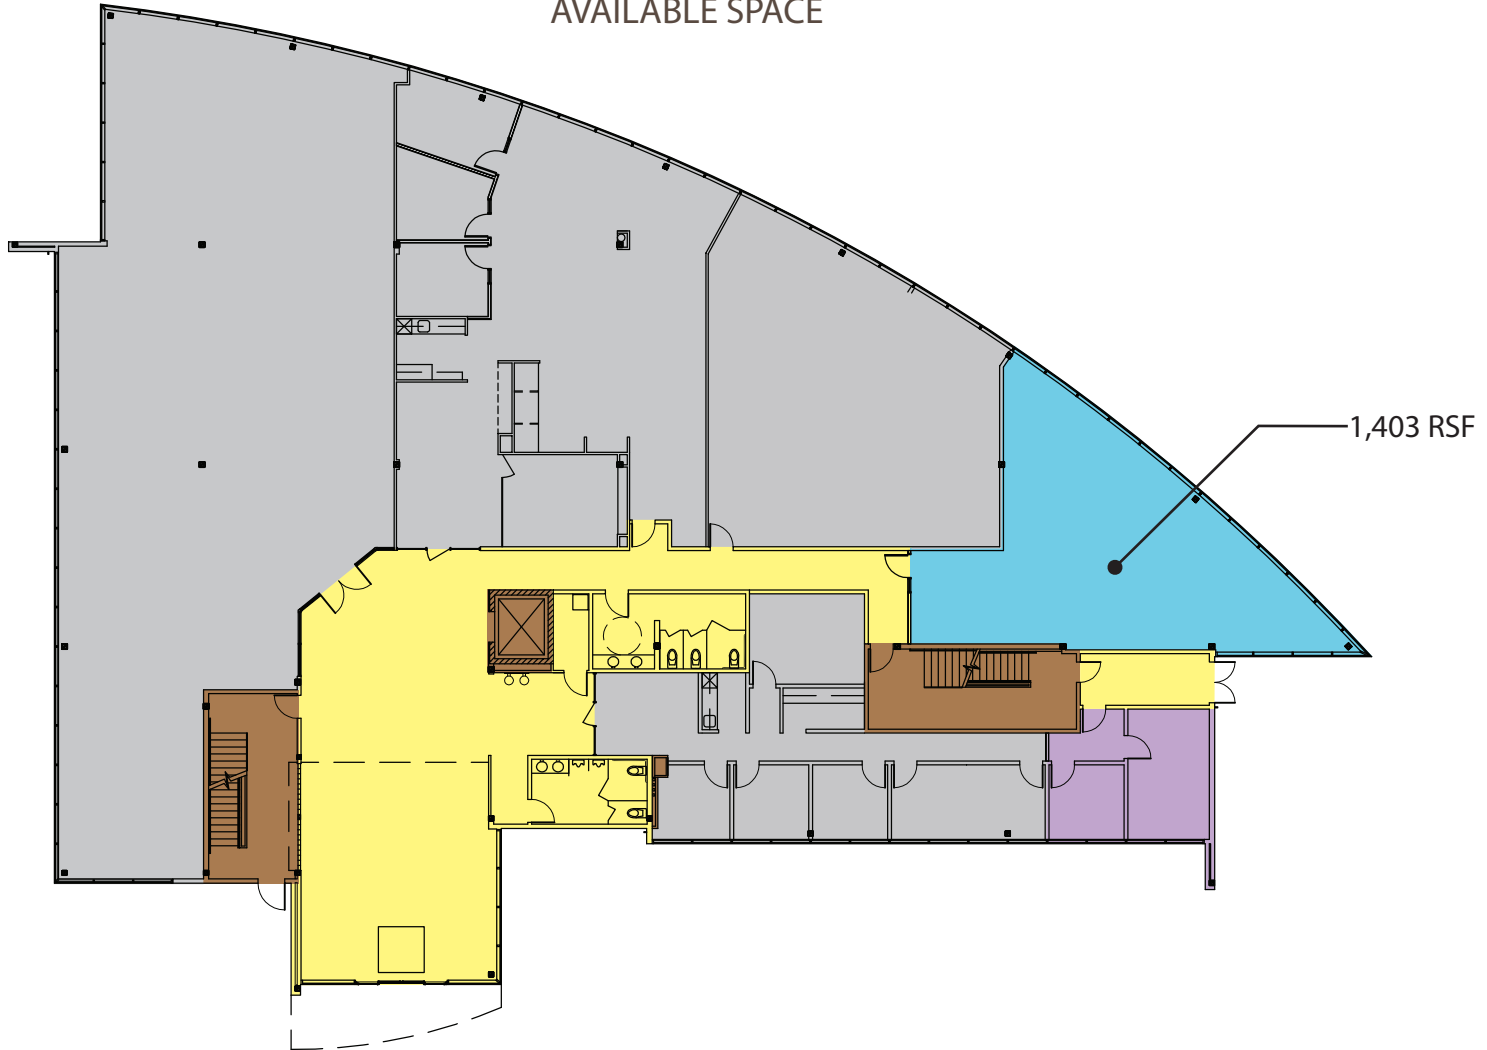

The Gialamas Company, Inc.

8040 Excelsior Drive
Madison, Wisconsin 53717
Ph. 608-836-8000
Fx. 608-836-7863
www.gialamas.com

8401 Excelsior Drive
Madison, Wisconsin

AVAILABLE SPACE

FIRST FLOOR