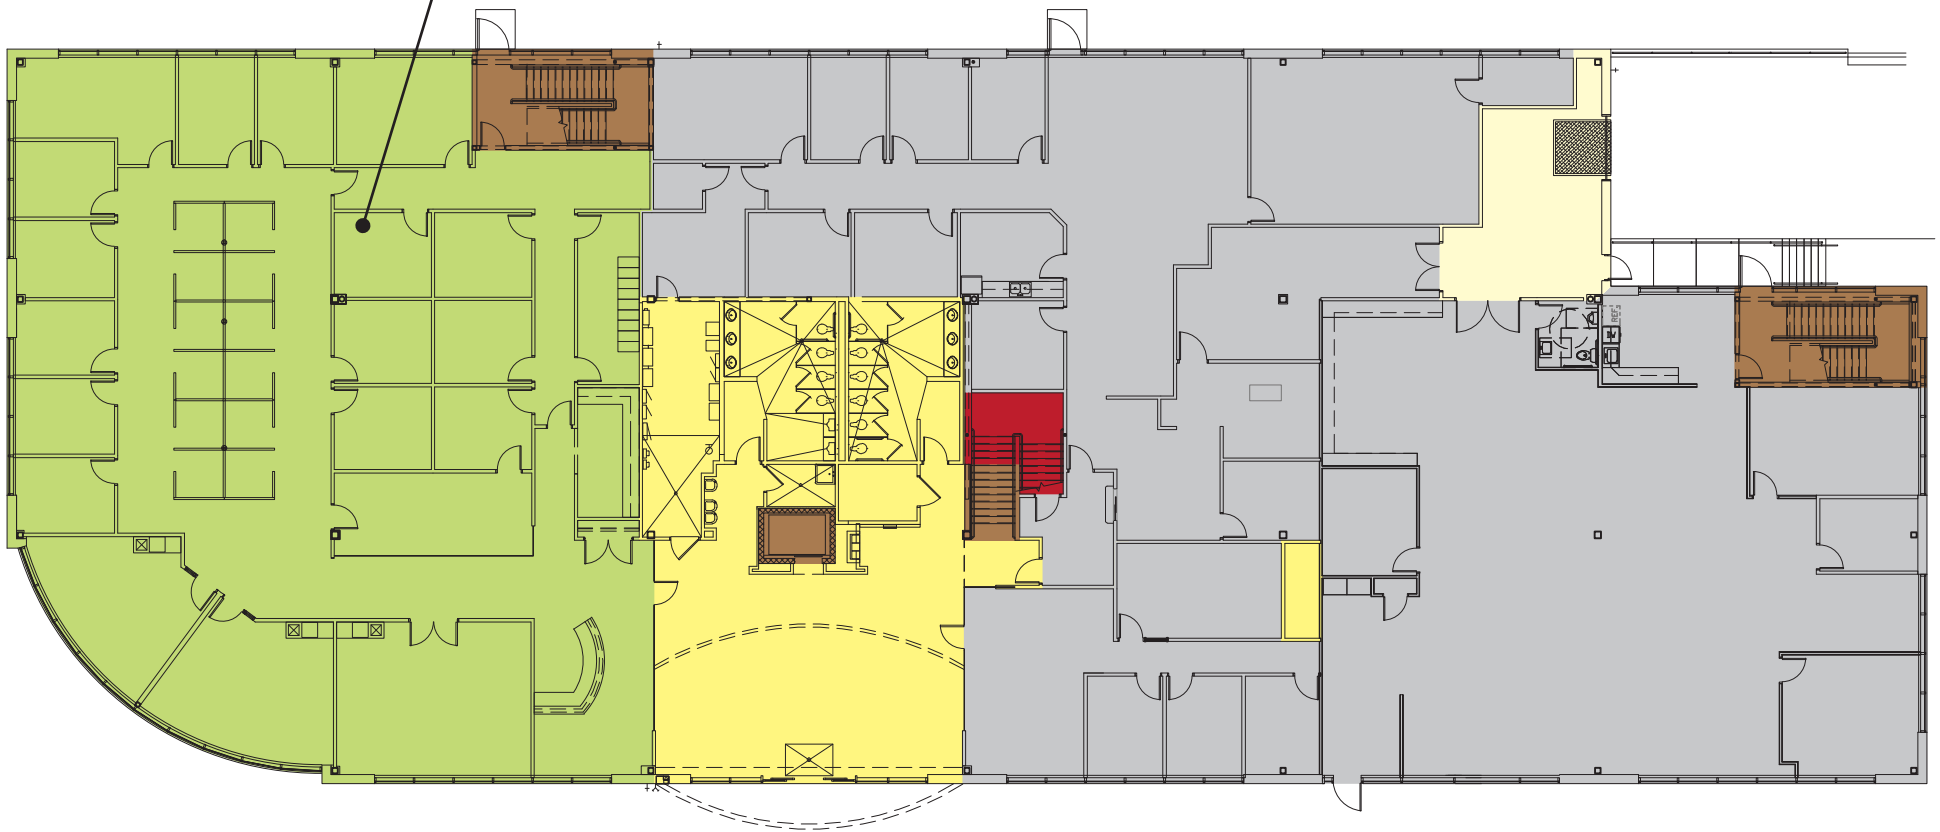

The Gialamas Company, Inc.

8040 Excelsior Drive  
Madison, Wisconsin 53717  
Ph. 608-836-8000  
Fx. 608-836-7863  
www.gialamas.com

1111 Deming Way  
Madison, Wisconsin

AVAILABLE SPACE

7,502RSF

FIRST FLOOR