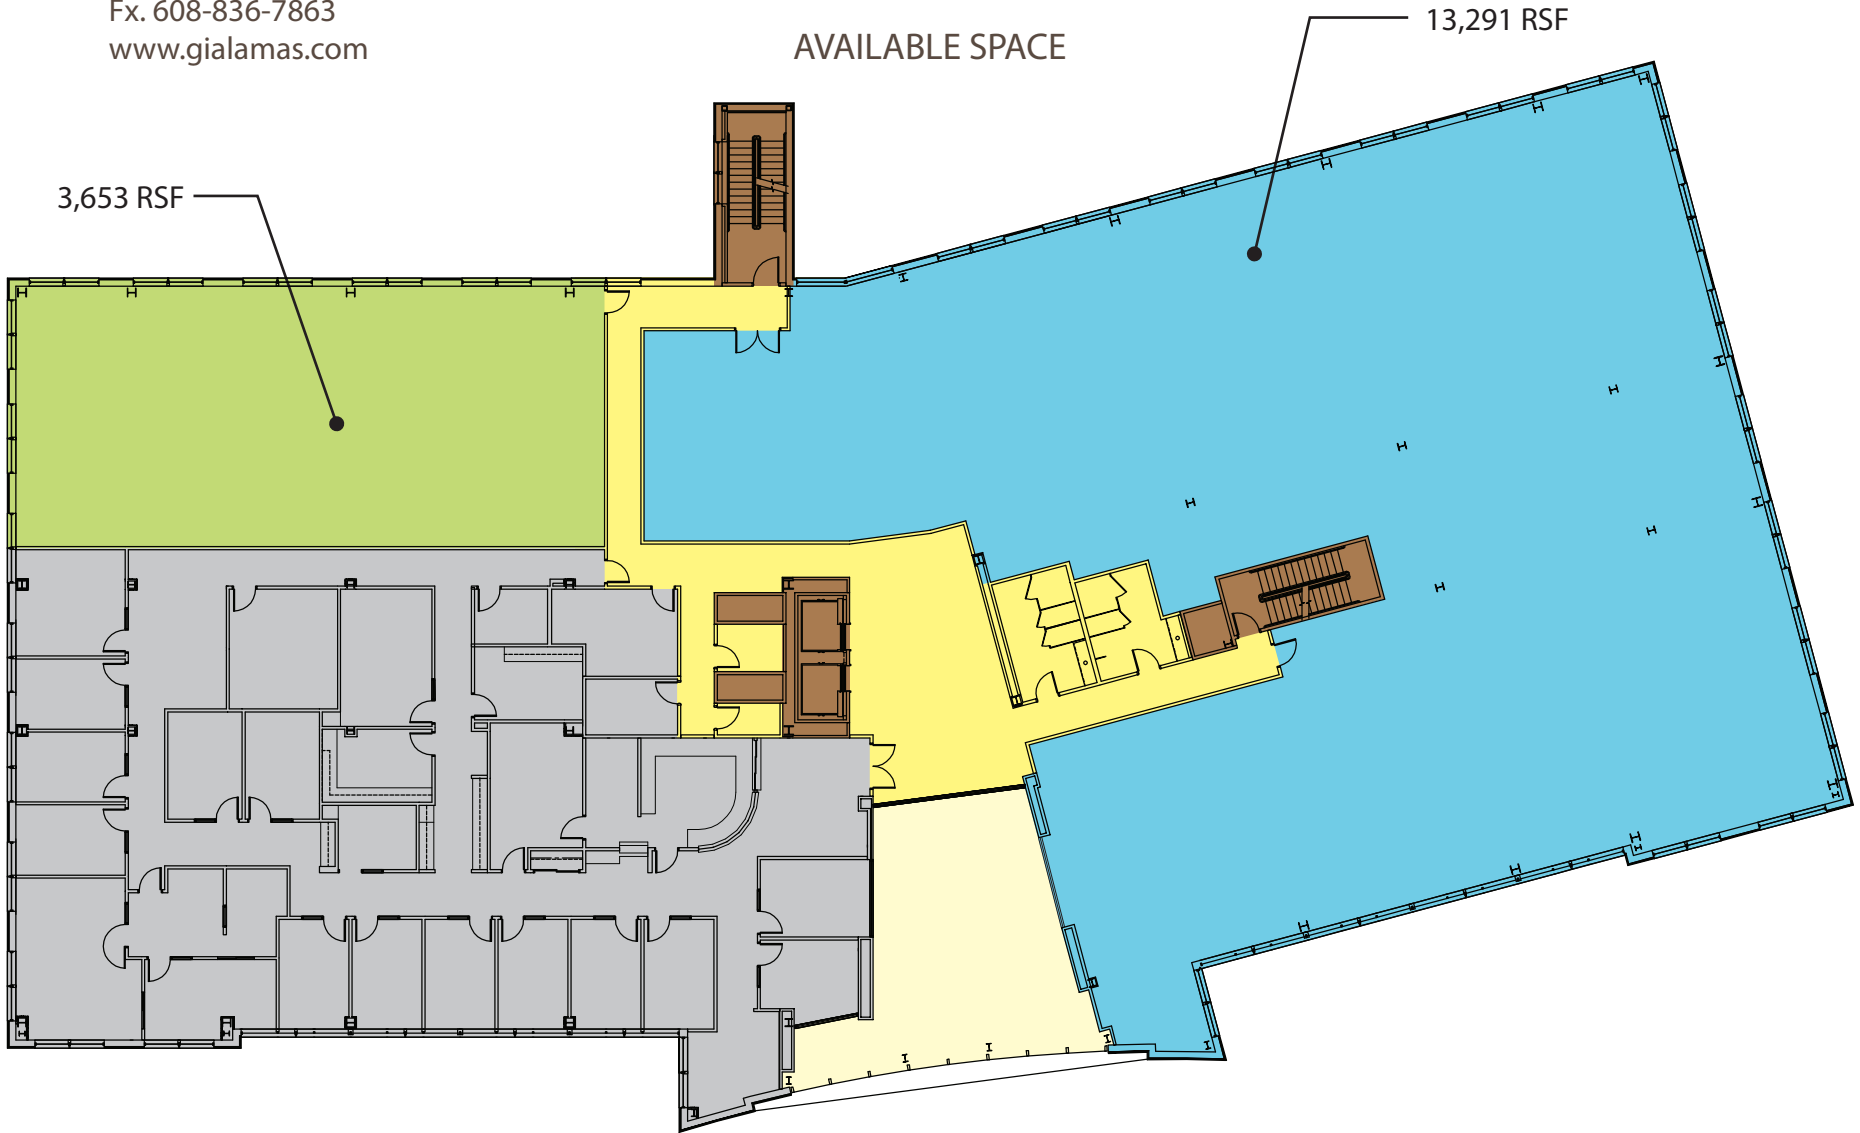

The Gialamas Company, Inc.

8040 Excelsior Drive
Madison, Wisconsin 53717
Ph. 608-836-8000
Fx. 608-836-7863
www.gialamas.com

One Erdman Place
Madison, Wisconsin

SECOND FLOOR